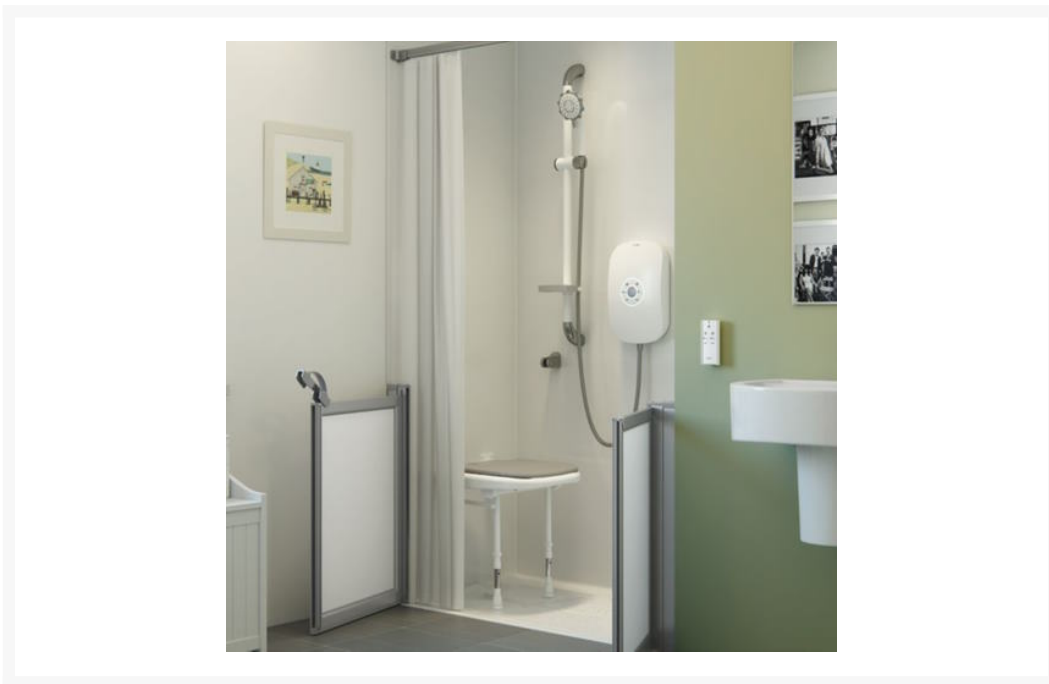

Independent 4 Life

AKW - Heavy Duty Shower Curtains - Choice of Size

From: £26.62
To: £106.48
Inc. VAT

Product Code: AKW-2408x

Product Images