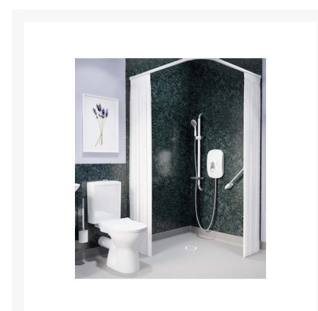

Independent 4 Life

AKW Plain White Shower Curtain - Choice of Size

From: £24.22
To: £242.20
Inc. VAT

Product Code: AKW-2407x

Product Images