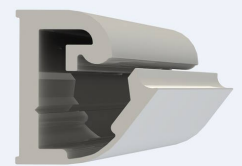

Product Images