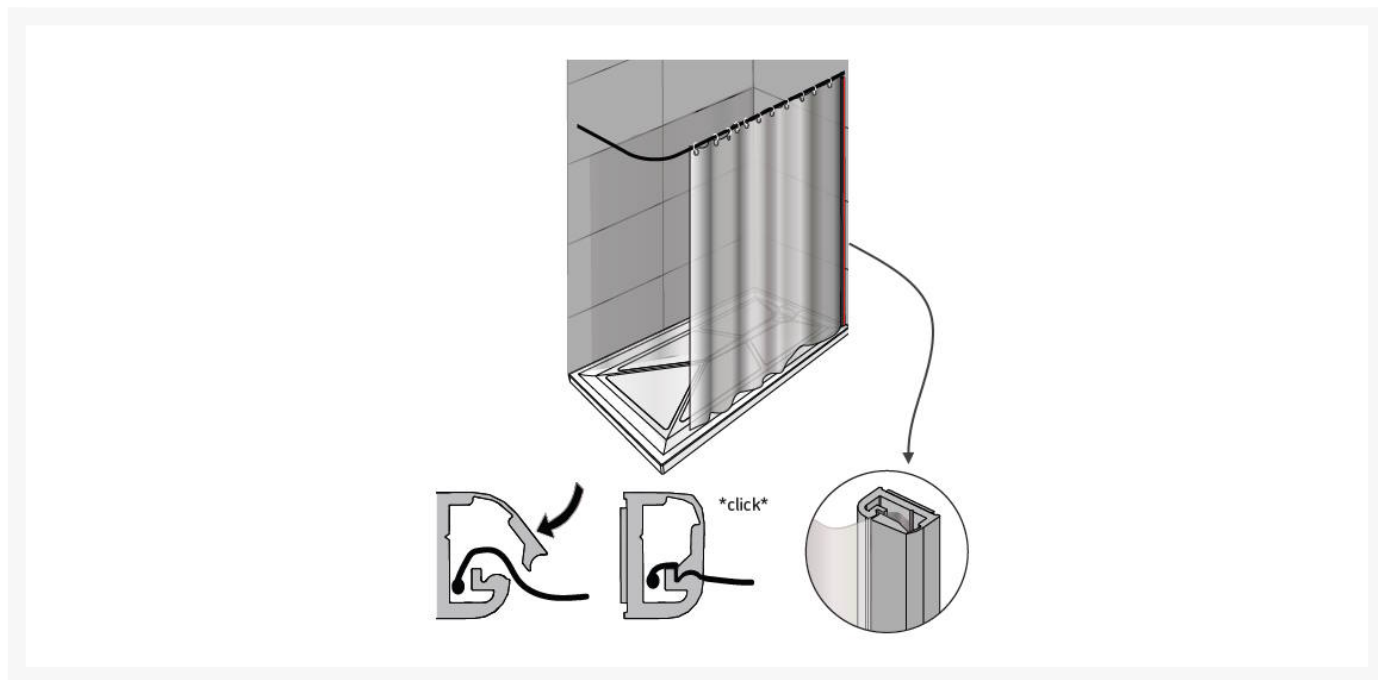

Independent 4 Life

AKW Captive Shower Curtain System - 2m Length

£50.24 Inc. VAT

Product Code: 30084

Product Images

Description

The AKW Captive curtain system or Shower Curtain Clip provides the user with the confidence of the shower curtain staying in place.

By adding a seam to one edge of the curtain it can be locked into the Captive Strip (which has to be fixed to the wall) keeping all over-sprayed water inside the showering area.

This can be especially advantageous in high use situations where the showering facilities are used a number of times per day.

When drawing the shower curtain the remaining end tends to follow in the same direction as the user is pulling, leaving a potential gap for over sprayed water to leak through.

If there is a window or vent that encroaches into the shower area, the Captive curtain system can be used to secure and overcome the problem.

This system can be used with any AKW shower curtain - please order your curtain separately.

Features and benefits:

- Prevents water leaks from the open edges of the shower curtain
- 2000mm length
- Curtain can be removed to allow for washing
- Simple hinge clip design, simply clips to the edge of the curtain to lock and unclips to release
- Quick and easy to use hinge design
- Curtain can be easily released by hand, open hinged clasp to release
- White PVC extrusion
- Shower curtain can be removed to allow for washing
- Compatible with half height shower doors
- Installation: Self-Adhesive Fitting Strip or screw fixing points if required