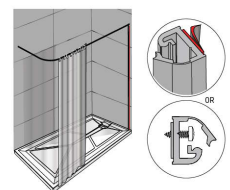

Product Images