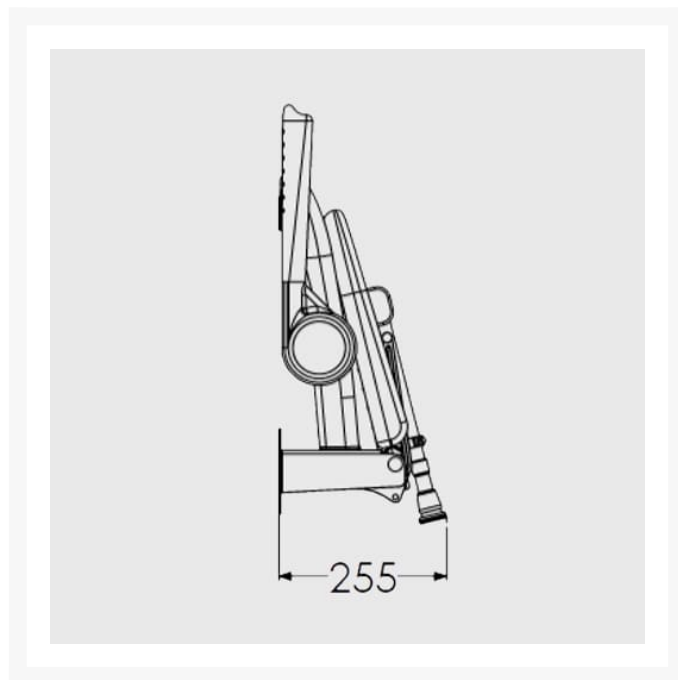

Independent 4 Life

£591.88 Inc. VAT

AKW Advanced Wall Mounted, Extra Wide Fold-up Moulded Horse Shoe Seat w/ Support Legs Back & Grey Padded Arms

Product Code: 04250

Product Images

Description

AKW 4000 series standard extra wide horseshoe fold-up shower seat with support legs. The white moulded shower seat has a horseshoe seat, backrest and padded arms, designed for accommodating varied individual needs, making it easier for intimate hygiene. The contrasting grey coloured arm padding and white mould aids the visually impaired, the padding provides comfort.

At the point of installation, seat height can be adjusted between 390mm – 640mm to maximise comfort by accommodating the clients' needs.

Can be folded away and stored against the wall when not in use, allowing the shower to be accessible to all.

This AKW shower seat has a maximum load capacity of 254kg / 40 Stone, wall mounted and is designed for easy cleaning.

Key benefits:

- Made from stainless steel, ensuring durability for long-term use
- Comfortable in use
- Extra wide, accommodating a variety of individuals
- Horseshoe shape accommodates a variety of needs
- +/- 13mm fine adjustment to support leg, allowing for gradient in floor to optimise comfort on a level seating
- Folds compactly against the wall when not in use
- Independent folding arms makes it suitable for side transfer from either side

Technical details:

- Maximum load capacity (kg / Stone): 254 / 40
- Armrest colour: Grey
- Projection when folded (mm): 250
- Projection of seat from wall (unfolded) (mm): 575
- Width of seat (mm): 580