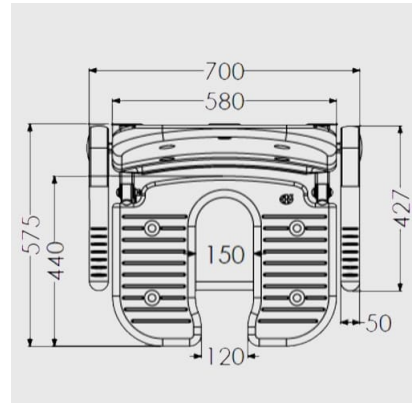

Product Images