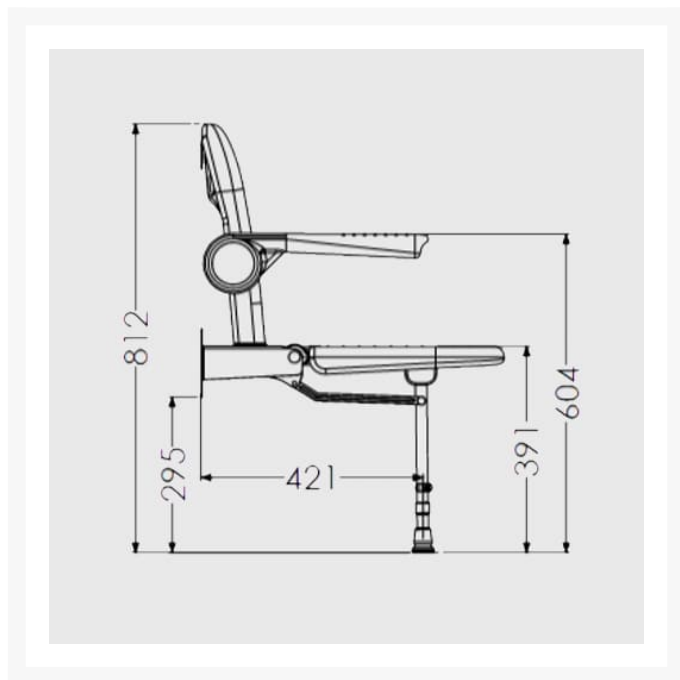

Independent 4 Life

£591.88 Inc. VAT

AKW Advanced Wall Mounted, Extra Wide Fold-up Moulded Horse Shoe Seat w/ Support Legs Back & Grey Padded Arms

Product Code: 04250

Product Images

Description

AKW 4000 series standard extra wide horseshoe fold-up shower seat with support legs. The white moulded shower seat has a horseshoe seat, backrest and padded arms, designed for accommodating varied individual needs, making it easier for intimate hygiene. The contrasting grey coloured arm padding and white mould aids the visually impaired, the padding provides comfort.

At the point of installation, seat height can be adjusted between 390mm – 640mm to maximise comfort by accommodating the clients' needs.

Can be folded away and stored against the wall when not in use, allowing the shower to be accessible to all.

This AKW shower seat has a maximum load capacity of 254kg / 40 Stone, wall mounted and is designed for easy cleaning.

Key benefits:

- Made from stainless steel, ensuring durability for long-term use
- Comfortable in use
- Extra wide, accommodating a variety of individuals
- Horseshoe shape accommodates a variety of needs
- +/- 13mm fine adjustment to support leg, allowing for gradient in floor to optimise comfort on a level seating
- Folds compactly against the wall when not in use
- Independent folding arms makes it suitable for side transfer from either side

Technical details:

- Maximum load capacity (kg / Stone): 254 / 40
- Armrest colour: Grey
- Projection when folded (mm): 250
- Projection of seat from wall (unfolded) (mm): 575
- Width of seat (mm): 580