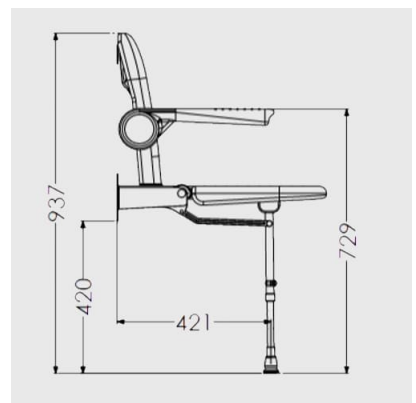

Product Images