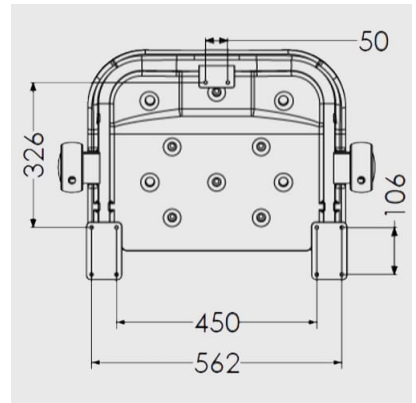

Product Images