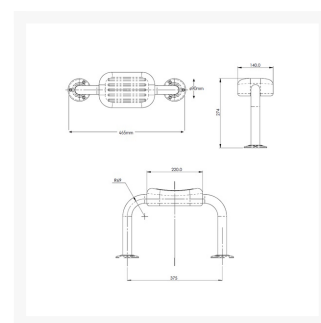

Independent 4 Life

AKW PU Padded Toilet Back Rest Rail - Blue

£42.88 Inc. VAT

Product Code: 01190BU

Product Images

Description

AKW blue padded back rest cushion with smooth curved rails on both sides, providing assistance and support. Ideal for those doing side transfers. Blue cushion made from polyurethane foam, does not absorb moisture creating easy cleaning.

EORI GB942447711000

- Ideal for use in wet and damp areas
- Concealed fixings with low profile cover plates
- Rail 270mm projection from wall
- 35mm diameter rail
- Aids side transfer
- 60mm thick Blue water-resistant backrest cushion

Technical details:

- Width (mm): 465
- Overall projection from the wall including rail and backrest (mm): 270
- Blue
- Water resistant foam
- Easy to clean

Please note:

- This product is non-returnable due to infection control