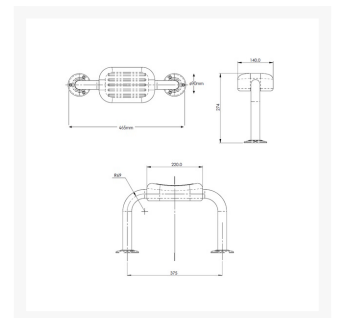

Independent 4 Life

AKW PU Padded Toilet Back Rest Rail - Grey

£42.88 Inc. VAT

Product Code: 01190GR

Product Images

Description

AKW grey padded back rest cushion with smooth curved rails on both sides, providing assistance and support. Ideal for those doing side transfers. Grey cushion made from polyurethane foam, does not absorb moisture creating easy cleaning.

Ideal for Doc M Low-level toilet installations, where only a toilet seat is fitted.

Key benefits:

- Made from polyurethane foam for easy cleaning

www.independent4life.co.uk | info@independent4life.co.uk | Tel: 0800 500 3001 | VAT No: 942447711

EORI GB942447711000

- Ideal for use in wet and damp areas
- Rail 270mm projection from wall
- 35mm diameter rail
- Aids side transfer
- 60mm thick Grey water-resistant backrest cushion

Technical details:

- Width (mm): 465
- Overall projection from the wall including rail and backrest (mm): 270
- Grey
- Water resistant foam
- Easy to clean

Please note:

- This product is non-returnable due to infection control