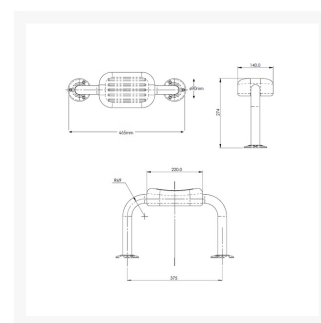

Independent 4 Life

AKW PU Padded Toilet Back Rest Rail - White

£42.88 Inc. VAT

Product Code: 01190WH

Product Images

Description

AKW white padded back rest cushion with smooth curved rails on both sides, providing assistance and support. Ideal for those doing side transfers. White cushion made from polyurethane foam, does not absorb moisture creating easy cleaning.

Ideal for Doc M Low-level toilet installations, where only a toilet seat is fitted.

Key benefits:

- Made from polyurethane foam for easy cleaning

www.independent4life.co.uk | info@independent4life.co.uk | Tel: 0800 500 3001 | VAT No: 942447711

EORI GB942447711000