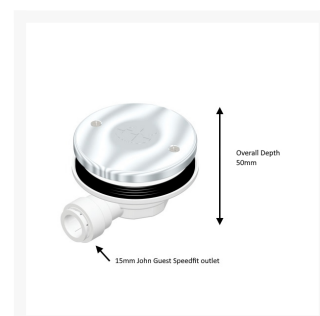

Independent 4 Life

AKW PW50 Pumped Waste, 15mm John Guest Speedfit Outlet

£12.56 Inc. VAT

Product Code: 25122

Product Images

Description

Specially designed shallow pump gully, the AKW PW50 50mm diameter pumped waste has a 15mm John Guest Speedfit outlet for use with a shower waste pump (not included).

Key benefits:

- Easy installation

- Watertight fitting
- Top access for easy cleaning and ensures easy maintenance
- Built-in filter catches hair and debris which can be removed for cleaning
- Fits 50mm diameter waste hole
- Bayonet fit top - plastic chromed waste top
- 15mm John Guest Speedfit outlet
- Overall depth of waste 50mm
- 36mm depth required to the underside of the shower tray

Warranty:

- Lifetime Warranty (please refer to AKW's terms and conditions)

Additional Information

| | |
|---------------------------|------------------|
| Manufacturer | AKW / Contour |
| Configuration | Pumped Waste |
| Installation | Shower Tray |
| Application | Shower Tray |
| Waste Diameter (mm) | 50 |
| Waste Outlet / Depth (mm) | Horizontal |
| Floor Finish | Shower Tray |
| Grate Material / Finish | Plastic / Chrome |