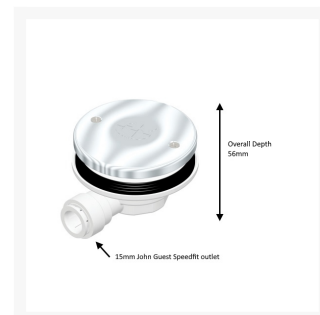

Independent 4 Life

AKW PW50 Pumped Waste, 22mm John Guest Speedfit Outlet

£12.56 Inc. VAT

Product Code: 25405

Product Images

Description

Specially designed shallow pump gully, the AKW PW50 50mm diameter pumped waste has a 22mm John Guest Speedfit outlet for use with a shower waste pump (not included).

Key benefits:

- Easy installation

- Watertight fitting
- Top access for easy cleaning and ensures easy maintenance
- Built-in filter catches hair and debris which can be removed for cleaning
- Fits 50mm diameter waste hole
- Bayonet fit top - plastic chromed waste top
- 22mm John Guest Speedfit outlet
- Overall depth of waste 56mm
- 44mm depth required to the underside of the shower tray

Warranty:

- Lifetime Warranty (please refer to AKW's terms and conditions)

Additional Information

Manufacturer	AKW / Contour
Configuration	Pumped Waste
Installation	Shower Tray
Application	Shower Tray
Waste Diameter (mm)	50
Waste Outlet / Depth (mm)	Horizontal
Floor Finish	Shower Tray
Grate Material / Finish	Plastic / Chrome