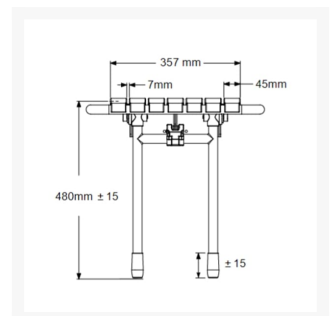

Independent 4 Life

AKW Bama Slatted Compact Fold-up Seat Grey

£309.82 Inc. VAT

Product Code: 02020MG-LS

Product Images