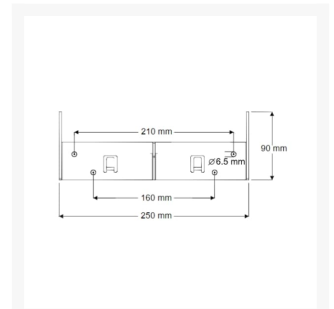

Product Images