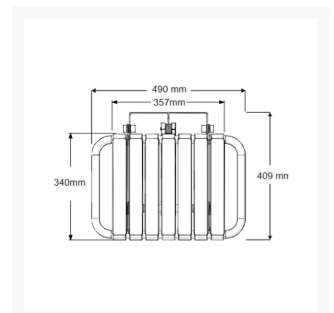

Independent 4 Life

AKW Bama Slatted Compact Fold-up Seat Grey

£309.82 Inc. VAT

Product Code: 02020MG-LS

Product Images

Description

AKW bama slatted compact fold-up seat. Grey. Curved raised slats allow the water to run-off and drain. Rounded corners without sharp edges to catch exposed skin, safe showering whilst seated. Both handles offer additional support for side transfers. Removeable slats for easy cleaning.

- +/- 15mm fine adjustment to support leg, accommodates floor gradient within the immediate showering area
- +/- 15mm adjustment to seat height of 480mm
- Curved raised slats allows for water to run off and drain
- Handles on both sides of the seat provide additional support for side transfer
- Removeable ABS plastic slats make it ideal for cleaning
- Rounded corners provide a safe and comfortable showering experience
- Folds compactly against the wall when not in use
- Rust proof stainless steel legs

Technical details:

- Maximum load capacity (kg / Stone): 200 / 31
- Colour: Slate grey
- Width of seat (mm): 490
- Depth of seat (mm): 409
- Height of seat (mm): 480
- 4 fixing points
- Materials: ABS Slats, polished stainless steel legs, PP feet