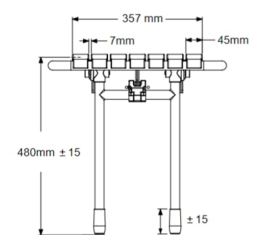

Product Images