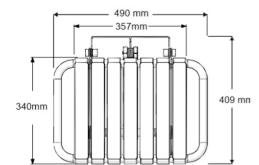

Product Images