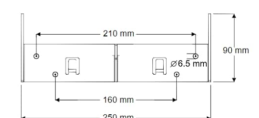

Product Images