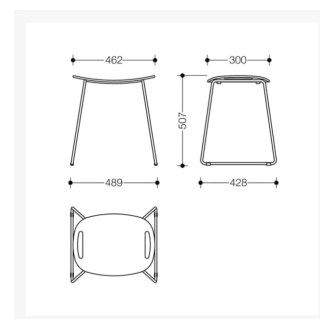

Independent 4 Life

HEWI Shower Stool w/ Chrome Legs & Jet Black Seat

£480.24 Inc. VAT

Product Code: 950.51.30090

Product Images

Description

HEWI system 900 shower seat with chrome legs and a jet black seat. Made from high-quality synthetic materials, spacious and pleasantly warm seat with slight texture. Integrated handle recesses for sitting and standing alongside anti-slip feet provide safe sitting.

This shower seat has a maximum load capacity of 150kg.

Key benefits:

- Mobile
- Lightweight
- Integrated handle recesses
- Anti-slip rubber feet
- Safe sitting in the shower

Technical details:

- Maximum load capacity (kg): 150
- Colour: Jet black
- Height (mm): 507
- Width (mm): 489
- Width of seat (mm): 462
- Materials: Chrome plated frame, seat made of high-quality synthetic material