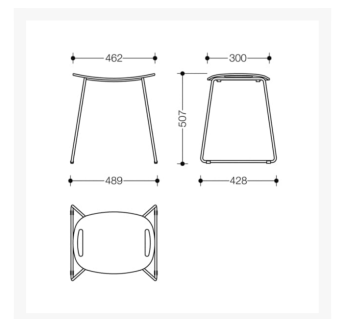

Independent 4 Life

HEWI Shower Stool w/ Chrome Legs & Anthracite Grey Seat

£480.24 Inc. VAT

Product Code: 950.51.30092

Product Images

Description

HEWI system 900 shower seat with chrome legs and anthracite grey seat. Made from high-quality synthetic materials, spacious and pleasantly warm seat with slight texture. Integrated handle recesses for sitting and standing alongside anti-slip feet provide safe sitting.

This shower seat has a maximum load capacity of 150kg.