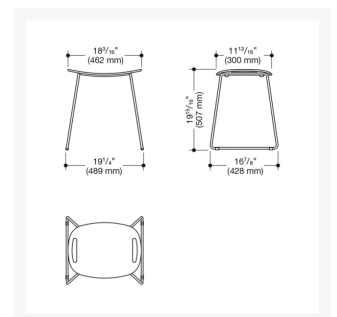

Independent 4 Life

HEWI Shower Stool w/ Satin Legs & Anthracite Grey Seat

£435.84 Inc. VAT

Product Code: 950.51.300XA-92

Product Images

Description

HEWI system 900 shower seat with satin legs and anthracite grey seat. Made from high-quality synthetic materials, spacious and pleasantly warm seat with slight texture. Integrated handle recesses for sitting and standing alongside anti-slip rubber feet provide safe sitting.

This shower seat has a maximum load capacity of 150kg.

Key benefits:

- Mobile
- Lightweight
- Integrated handle recesses
- Anti-slip rubber feet
- Safe sitting in the shower

Technical details:

- Maximum load capacity (kg): 150
- Height (mm): 507
- Width (mm): 489
- Width of seat (mm): 462
- Materials: stainless steel frame, matt sanded and a seat made of high-quality synthetic material