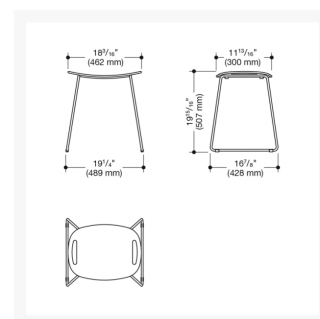

Independent 4 Life

HEWI Shower Stool w/ Satin Legs & Signal White Seat

£435.84 Inc. VAT

Product Code: 950.51.300XA-98

Product Images

Description

HEWI system 900 shower seat with satin legs and signal white seat. Made from high-quality synthetic materials, spacious and pleasantly warm seat with slight texture. Integrated handle recesses for sitting and standing alongside anti-slip rubber feet provide safe sitting.

This shower seat has a maximum load capacity of 150kg.

Key benefits:

- Mobile
- Lightweight
- Integrated handle recesses
- Anti-slip rubber feet
- Safe sitting in the shower

Technical details:

- Maximum load capacity (kg): 150
- Height (mm): 507
- Width (mm): 489
- Width of seat (mm): 462
- Materials: stainless steel frame, matt sanded and a seat made of high-quality synthetic material