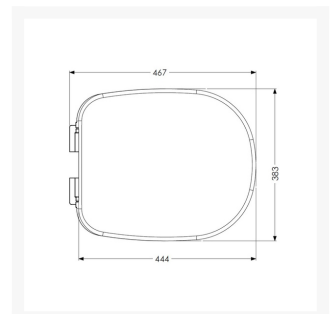

Independent 4 Life

AKW - White Ergonomic Toilet Seat w/ Lid

£66.43 Inc. VAT

Product Code: 23122

Product Images

Description

AKW white ergonomic toilet seat with lid, made from urea formaldehyde ensuring strength and stability. Ideal for required side transfers. Designed for enhanced hygiene with strong metal soft close hinges.

Technical details:

- Mounting: Bottom mounted
- Seat outside length (mm): 444
- Seat outside width (mm): 383

Materials:

- Seat and cover: Urea Formaldehyde

Warranty:

- Lifetime Warranty

Returns: Please note:

- Due health and hygiene and infection control this product is non-returnable

Additional Information

Manufacturer	AKW / Contour
Seat Length (mm)	425 - 465
Seat Width (mm)	383
Seat Colour	White
Seat Configuration	Seat & Cover
Hinge Type	Strong Metal Hinges