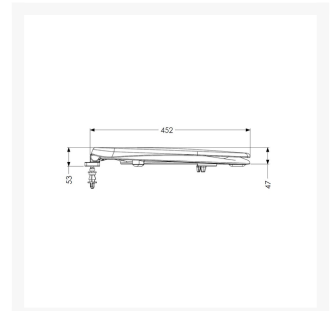

Independent 4 Life

AKW - White Ergonomic Toilet Seat w/ Lid

£66.43 Inc. VAT

Product Code: 23122

Product Images

Description

AKW white ergonomic toilet seat with lid, made from urea formaldehyde ensuring strength and stability. Ideal for required side transfers. Designed for enhanced hygiene with strong metal soft close hinges.

With a flat seat, the seat cover is comfortable to sit on and when set upright it provides good support to the back.

Key benefits:

- Easily cleaned
- Provides maximum comfort
- Flat toilet seat
- Posture support with lid cover
- Accessible to all
- Comfortable design
- Stabilising buffers prevent lateral movement

Technical details:

- Mounting: Bottom mounted
- Seat outside length (mm): 444
- Seat outside width (mm): 383

Materials:

- Seat and cover: Urea Formaldehyde

Warranty:

- Lifetime Warranty

Returns: Please note:

- Due health and hygiene and infection control this product is non-returnable

Additional Information

Manufacturer	AKW / Contour
Seat Length (mm)	425 - 465
Seat Width (mm)	383
Seat Colour	White
Seat Configuration	Seat & Cover
Hinge Type	Strong Metal Hinges