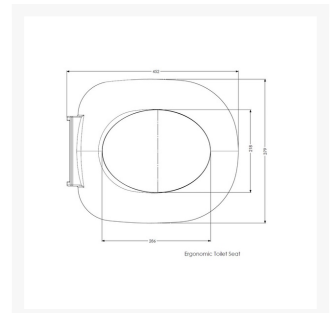

Independent 4 Life

AKW - White Ergonomic Toilet Seat w/ Lid

£66.43 Inc. VAT

Product Code: 23122

Product Images

Description

AKW white ergonomic toilet seat with lid, made from urea formaldehyde ensuring strength and stability. Ideal for required side transfers. Designed for enhanced hygiene with strong metal soft close hinges.

With a flat seat, the seat cover is comfortable to sit on and when set upright it provides good support to the back.

Key benefits:

- Easily cleaned
- Provides maximum comfort
- Flat toilet seat
- Posture support with lid cover
- Accessible to all
- Comfortable design
- Stabilising buffers prevent lateral movement

Technical details:

- Mounting: Bottom mounted
- Seat outside length (mm): 444
- Seat outside width (mm): 383

Materials:

- Seat and cover: Urea Formaldehyde

Warranty:

- Lifetime Warranty

Returns: Please note:

- Due health and hygiene and infection control this product is non-returnable

Additional Information

Manufacturer	AKW / Contour
Seat Length (mm)	425 - 465
Seat Width (mm)	383
Seat Colour	White
Seat Configuration	Seat & Cover
Hinge Type	Strong Metal Hinges