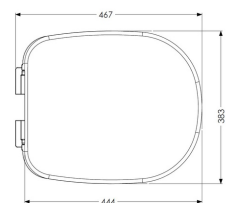

Product Images