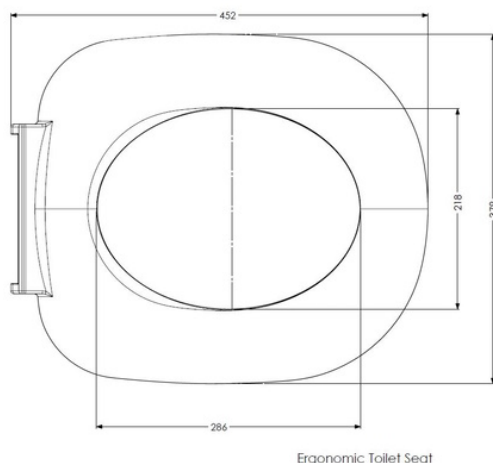

Independent 4 Life

AKW - Blue Ergonomic Toilet Seat w/ Lid

£64.46 Inc. VAT

Product Code: 23124

Product Images

Description

AKW blue ergonomic toilet seat with lid, made from urea formaldehyde ensuring strength and stability. Ideal for required side transfers. Designed for enhanced hygiene with strong metal soft close hinges.

With a flat seat, the seat cover is comfortable to sit on and when set upright it provides good support to the back.

Key benefits:

- Easily cleaned
- Provides maximum comfort
- Flat toilet seat
- Posture support with lid cover
- Accessible to all
- Comfortable design
- Stabilising buffers prevent lateral movement

Technical details:

- Mounting: Bottom mounted
- Seat outside length (mm): 444
- Seat outside width (mm): 383

Materials:

- Seat and cover: Urea Formaldehyde

Warranty:

- Lifetime Warranty

Returns: Please note:

Manufacturer	AKW / Contour
Seat Length (mm)	425 - 465
Seat Width (mm)	383
Seat Colour	Blue
Seat Configuration	Seat & Cover
Hinge Type	Strong Metal Hinges