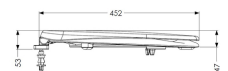

Product Images