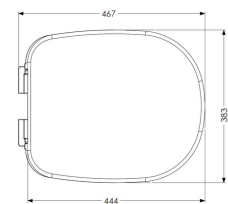

Product Images