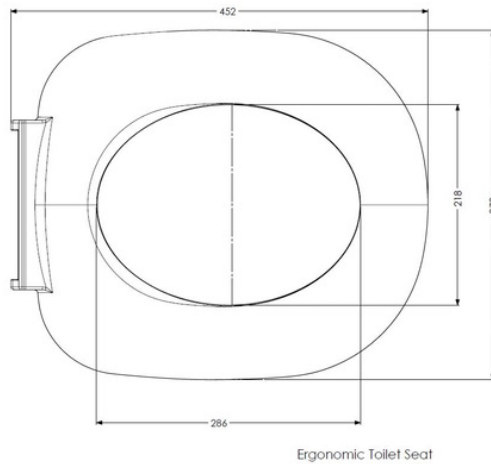

Independent 4 Life

AKW - Dark Blue Ergonomic Toilet Seat w/ Lid

£77.99 Inc. VAT

Product Code: 23124DB

Product Images

Description

AKW dark blue ergonomic toilet seat with lid, made from urea formaldehyde ensuring strength and stability. Ideal for required side transfers. Designed for enhanced hygiene with strong metal soft close hinges.

With a flat seat, the seat cover is comfortable to sit on and when set upright it provides good support to the back.

Key benefits:

- Easily cleaned
- Provides maximum comfort
- Flat toilet seat
- Posture support with lid cover
- Accessible to all
- Comfortable design
- Stabilising buffers prevent lateral movement

Technical details:

- Mounting: Bottom mounted
- Seat outside length (mm): 444
- Seat outside width (mm): 383

Materials:

- Seat and cover: Urea Formaldehyde

Warranty:

- Lifetime Warranty

Returns: Please note:

Manufacturer	AKW / Contour
Seat Length (mm)	425 - 465
Seat Width (mm)	383
Seat Colour	Dark Blue
Seat Configuration	Seat & Cover
Hinge Type	Strong Metal Hinges