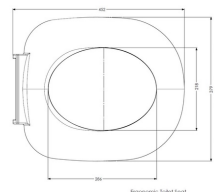

Product Images