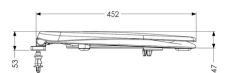

Product Images