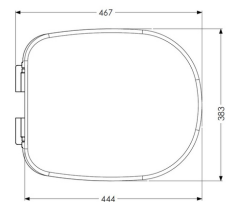

Product Images