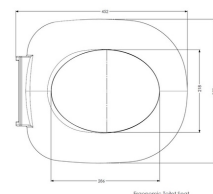

Independent 4 Life

AKW - Mid Grey Ergonomic Toilet Seat without Lid

£59.21 Inc. VAT

Product Code: 23125MG

Product Images

Description

AKW mid grey ergonomic toilet seat without lid, made from urea formaldehyde ensuring strength and stability. Ideal for required side transfers. Designed for enhanced hygiene with strong metal soft close hinges.

Technical details:

- Mounting: Bottom mounted
- Seat front to back (mm): 444
- Seat width (mm): 379

Materials:

- Seat: Urea Formaldehyde

Returns: Please note:

- Due health and hygiene and infection control this product is non-returnable

Additional Information

Manufacturer	AKW / Contour
Seat Length (mm)	425 - 465
Seat Width (mm)	383
Seat Colour	Mid Grey
Seat Configuration	Seat Only
Hinge Type	Strong Metal Hinges