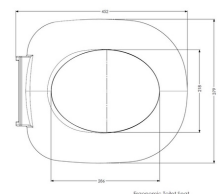

Product Images