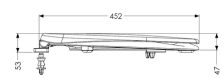

Product Images