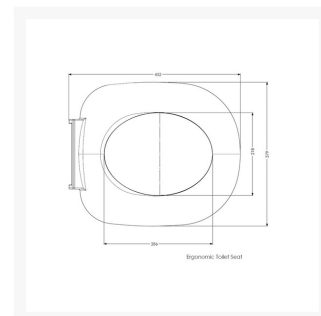

Independent 4 Life

AKW Blue Ergonomic Toilet Seat without Lid

£48.92 Inc. VAT

Product Code: 23125

Product Images

Description

AKW blue ergonomic toilet seat without lid, made from urea formaldehyde ensuring strength and stability. Ideal for required side transfers. Designed for enhanced hygiene with strong metal soft close hinges.

Technical details:

- Mounting: Bottom mounted
- Seat front to back (mm): 452
- Seat width (mm): 379

Materials:

- Seat: Urea Formaldehyde

Returns: Please note:

- Due health and hygiene and infection control this product is non-returnable

Additional Information

Manufacturer	AKW / Contour
Seat Length (mm)	425 - 465
Seat Width (mm)	379
Seat Colour	Blue
Seat Configuration	Seat Only
Hinge Type	Strong Metal Hinges