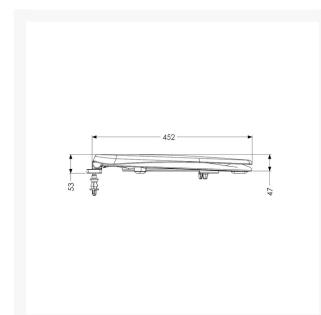

Independent 4 Life

AKW Blue Ergonomic Toilet Seat without Lid

£48.92 Inc. VAT

Product Code: 23125

Product Images

Description

AKW blue ergonomic toilet seat without lid, made from urea formaldehyde ensuring strength and stability. Ideal for required side transfers. Designed for enhanced hygiene with strong metal soft close hinges.

Technical details:

- Mounting: Bottom mounted
- Seat front to back (mm): 452
- Seat width (mm): 379

Materials:

- Seat: Urea Formaldehyde

Returns: Please note:

- Due health and hygiene and infection control this product is non-returnable

Additional Information

Manufacturer	AKW / Contour
Seat Length (mm)	425 - 465
Seat Width (mm)	379
Seat Colour	Blue
Seat Configuration	Seat Only
Hinge Type	Strong Metal Hinges