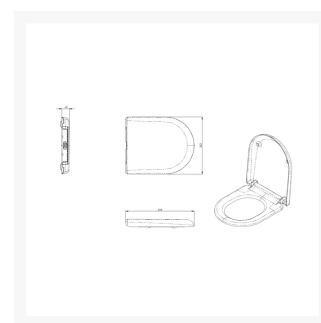

Independent 4 Life

AKW Carbamide Soft-close Toilet Seat w/ Lid

£65.50 Inc. VAT

Product Code: 23588

Product Images

Description

AKW Carbamide Soft-Close Toilet Seat with Lid, offers slow close mechanism which is quieter and safer for all users. The soft close hinges are made from extra strong plastic. This creates a tougher, more durable seat accessible to all users. With rounded edges and corners, aiding the user in preventing injury.

With a flat seat, the seat cover is comfortable to sit on and when set upright it provides good support to the back.

Key benefits:

- Easily cleaned
- Provides maximum comfort
- Flat toilet seat
- Posture support with lid cover
- Accessible to all
- Comfortable design
- Stabilising buffers prevent lateral movement

Technical details:

- Mounting: Bottom mounted
- Seat outside width (mm): 362

Materials:

- Seat cover: Carbamide

Returns: Please note:

- Due health and hygiene and infection control this product is non-returnable

Additional Information

Manufacturer	AKW / Contour
Seat Width (mm)	362
Seat Colour	White
Seat Configuration	Seat & Cover
Hinge Type	Strong Metal Hinges