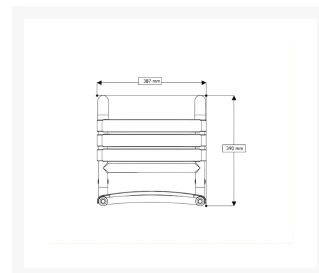

Product Images