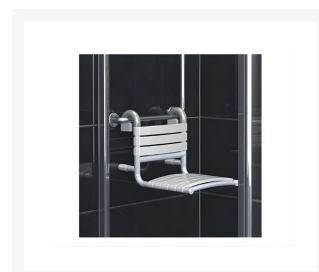

Independent 4 Life

AKW Bama Hanging Seat

£640.80 Inc. VAT

Product Code: 02021WH

Product Images

Description

AKW Bama hanging shower seat. White. Curved raised slats allow the water to run-off and drain. Rounded corners without sharp edges to catch exposed skin. Safe showering whilst seated. Easy to install and remove for multi-user bathrooms.

The seat can be hung on any straight grab rail with a 32mm dia. and suitable load bearing.

This AKW shower seat has a maximum load capacity of 150kg / 24 Stone, subject to the rail it is hung from. Easy cleaning.

Key benefits:

- Back frame foot adjustment of 25mm
- Curved raised slats allows for water to run off and drain
- Easy to install and remove providing flexibility for multi-user bathrooms
- Easy locking design
- Removeable seat
- Rounded corners provide safety for exposed skin

Technical details:

- Maximum load capacity (kg / Stone): 150 / 23
- Colour: White
- Width of seat (mm): 387
- Depth of seat (mm): 514
- Height of seat (mm): 390
- Materials: ABS Slats, nylon and epoxy coated stainless steel tube