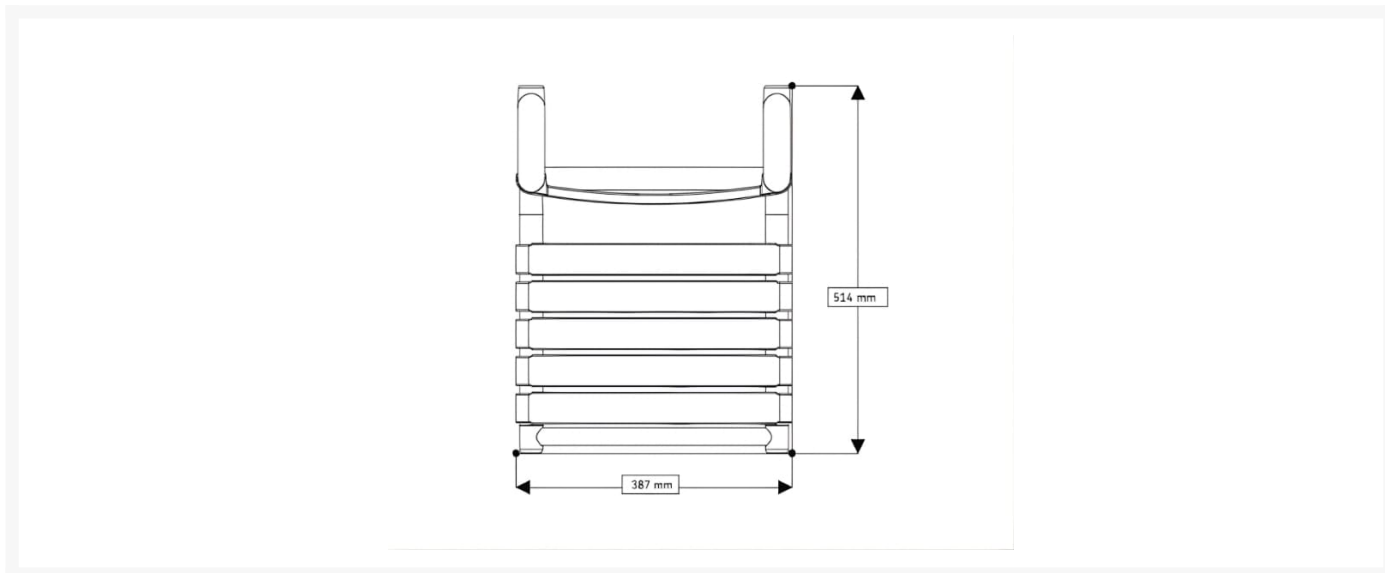

Independent 4 Life

AKW Bama Hanging Seat

£640.80 Inc. VAT

Product Code: 02021WH

Product Images

Description

AKW Bama hanging shower seat. White. Curved raised slats allow the water to run-off and drain. Rounded corners without sharp edges to catch exposed skin. Safe showering whilst seated. Easy to install and remove for multi-user bathrooms.

The seat can be hung on any straight grab rail with a 32mm dia. and suitable load bearing.

This AKW shower seat has a maximum load capacity of 150kg / 24 Stone, subject to the rail it is hung from. Easy cleaning.

Key benefits:

- Back frame foot adjustment of 25mm
- Curved raised slats allows for water to run off and drain
- Easy to install and remove providing flexibility for multi-user bathrooms
- Easy locking design
- Removeable seat
- Rounded corners provide safety for exposed skin

Technical details:

- Maximum load capacity (kg / Stone): 150 / 23
- Colour: White
- Width of seat (mm): 387
- Depth of seat (mm): 514
- Height of seat (mm): 390
- Materials: ABS Slats, nylon and epoxy coated stainless steel tube