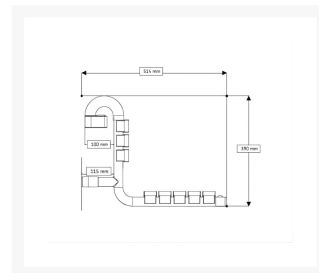

Independent 4 Life

AKW Bama Hanging Seat

£640.80 Inc. VAT

Product Code: 02021WH

Product Images

Description

AKW Bama hanging shower seat. White. Curved raised slats allow the water to run-off and drain. Rounded corners without sharp edges to catch exposed skin. Safe showering whilst seated. Easy to install and remove for multi-user bathrooms.

The seat can be hung on any straight grab rail with a 32mm dia. and suitable load bearing.

This AKW shower seat has a maximum load capacity of 150kg / 24 Stone, subject to the rail it is hung from. Easy cleaning.

Key benefits:

- Back frame foot adjustment of 25mm
- Curved raised slats allows for water to run off and drain
- Easy to install and remove providing flexibility for multi-user bathrooms
- Easy locking design
- Removeable seat
- Rounded corners provide safety for exposed skin

Technical details:

- Maximum load capacity (kg / Stone): 150 / 23
- Colour: White
- Width of seat (mm): 387
- Depth of seat (mm): 514
- Height of seat (mm): 390
- Materials: ABS Slats, nylon and epoxy coated stainless steel tube