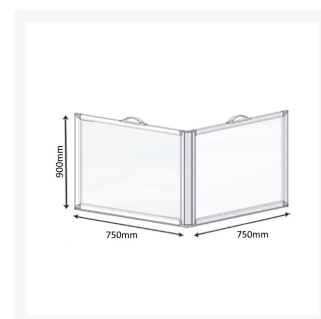

Independent 4 Life

AKW Freeway 900mm High 2 Panel 750x750mm, Handles Fitted

£296.40 Inc. VAT

Product Code: 15343

Product Images

Description

The AKW Freeway carer screen is an easily portable alternative to a fixed shower enclosure.

Helps to keep the carer dry during assisted showering as it is compact and lightweight. Easily stored when not in use, due to its folding design.

Useful in bathrooms or wetrooms where access is limited and flexibility of placement provides greater