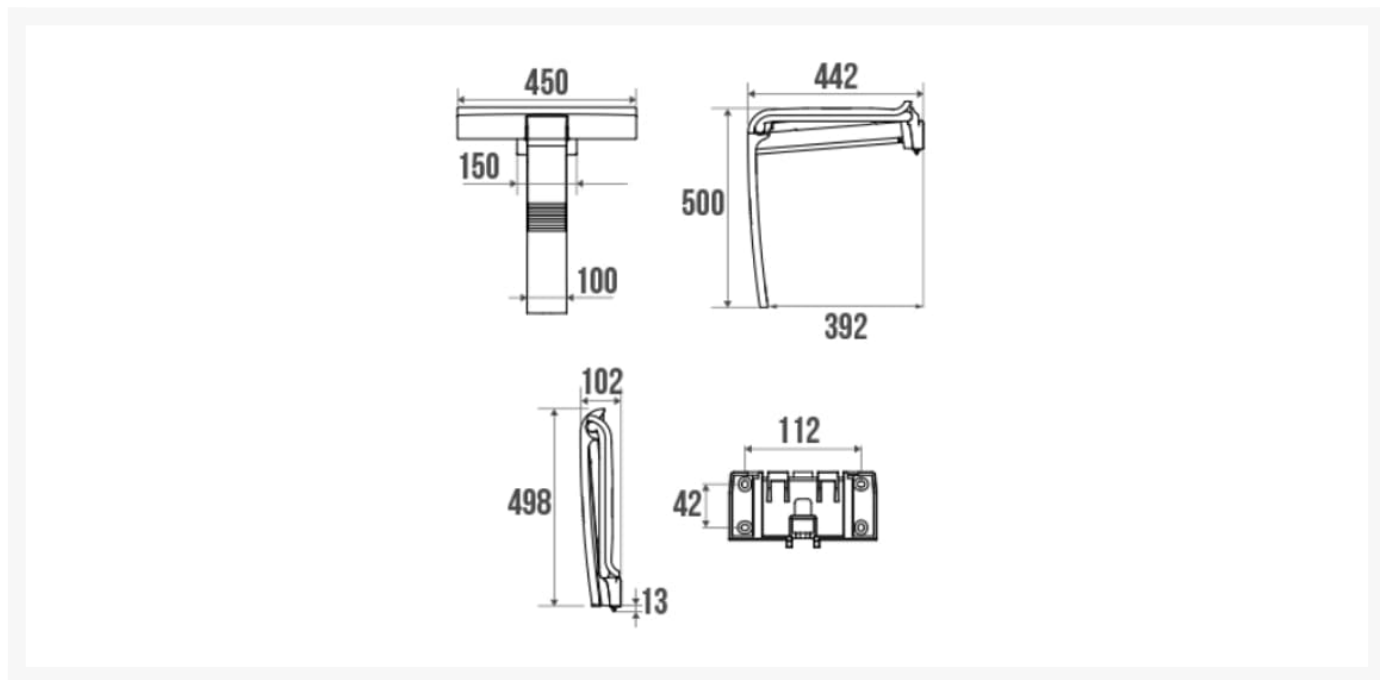

Independent 4 Life

Pellet ARSIS Foldaway Shower Seat, White

£277.68 Inc. VAT

Product Code: 047730

Product Images

Description

Pellet arsis fold away shower seat, white epoxy-coated. Constructed from polymer and aluminium is perfectly suitable for the hospitality industry. Locking position, tamper-proof lock and ergonomic shaped seat. Design is coordinated with arsis shower bars, a unique and innovative product that can be unclipped to enable the mounting of the arsis shower shelf. Ideal concept to transform a shower providing accessibility and safety.

Can be folded away and stored against the wall when not in use.

This pellet arsis shower seat has a maximum load capacity of 150kg, unplug from its wall bracket for easy cleaning.

Key benefits:

- Ergonomic large size seat
- can be unplugged from wall bracket for cleaning
- Perfectly suitable for use in hospitality industry
- Locking position, tamper-proof lock
- Folds compactly against the wall when not in use
- Design coordinated with arsis shower bars

Technical details:

- Maximum load capacity (kg / Stone): 150
- Colour: White
- Finish: Epoxy-coated
- Projection when folded (mm): 102
- Projection of seat from wall (unfolded) (mm): 442
- Width of seat (mm): 450
- Height of seat (mm): 500
- Diameter (mm): 25
- Concealed fixings