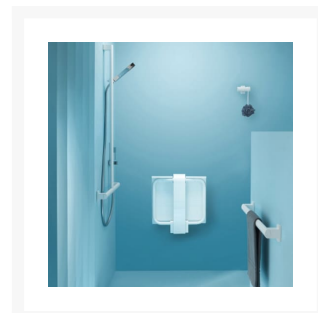

Independent 4 Life

Pellet ARSIS Foldaway Shower Seat, White

£277.68 Inc. VAT

Product Code: 047730

Product Images

Description

Pellet arsis fold away shower seat, white epoxy-coated. Constructed from polymer and aluminium is perfectly suitable for the hospitality industry. Locking position, tamper-proof lock and ergonomic shaped seat. Design is coordinated with arsis shower bars, a unique and innovative product that can be unclipped to enable the mounting of the arsis shower shelf. Ideal concept to transform a shower providing accessibility and safety.

Can be folded away and stored against the wall when not in use.

This pellet arsis shower seat has a maximum load capacity of 150kg, unplug from its wall bracket for easy cleaning.

Key benefits:

- Ergonomic large size seat
- can be unplugged from wall bracket for cleaning
- Perfectly suitable for use in hospitality industry
- Locking position, tamper-proof lock
- Folds compactly against the wall when not in use
- Design coordinated with arsis shower bars

Technical details:

- Maximum load capacity (kg / Stone): 150
- Colour: White
- Finish: Epoxy-coated
- Projection when folded (mm): 102
- Projection of seat from wall (unfolded) (mm): 442
- Width of seat (mm): 450
- Height of seat (mm): 500
- Diameter (mm): 25
- Concealed fixings