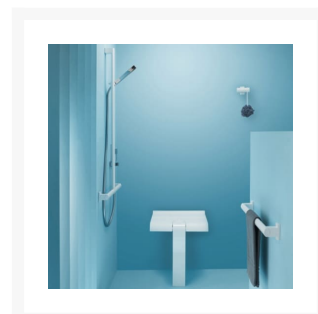

Independent 4 Life

Pellet ARSIS Foldaway Shower Seat, White

£277.68 Inc. VAT

Product Code: 047730

Product Images

Description

Pellet arsis fold away shower seat, white epoxy-coated. Constructed from polymer and aluminium is perfectly suitable for the hospitality industry. Locking position, tamper-proof lock and ergonomic shaped seat. Design is coordinated with arsis shower bars, a unique and innovative product that can be unclipped to enable the mounting of the arsis shower shelf. Ideal concept to transform a shower providing accessibility and safety.

Can be folded away and stored against the wall when not in use.

This pellet arsis shower seat has a maximum load capacity of 150kg, unplug from its wall bracket for easy cleaning.

Key benefits:

- Ergonomic large size seat
- can be unplugged from wall bracket for cleaning
- Perfectly suitable for use in hospitality industry
- Locking position, tamper-proof lock
- Folds compactly against the wall when not in use
- Design coordinated with arsis shower bars

Technical details:

- Maximum load capacity (kg / Stone): 150
- Colour: White
- Finish: Epoxy-coated
- Projection when folded (mm): 102
- Projection of seat from wall (unfolded) (mm): 442
- Width of seat (mm): 450
- Height of seat (mm): 500
- Diameter (mm): 25
- Concealed fixings