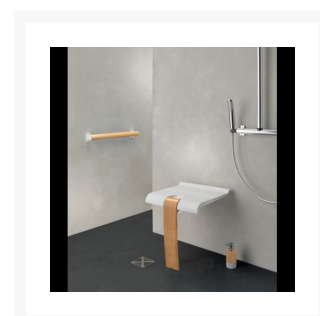

Independent 4 Life

Pellet ARSIS Fantasy Foldaway Shower Seat, White & Wood

£454.21 Inc. VAT

Product Code: 047725

Product Images

Description

Pellet arsis fantasy fold away shower seat, white epoxy coated aluminium with wooden effect finish. Constructed from polymer and aluminium is perfectly suitable for the hotel industry. Locking position, anti-theft lock and ergonomic shaped seat. Design is coordinated with arsis fantasy shower bars, a unique and innovative product that can be unclipped to enable the mounting of the arsis shower shelf. Ideal concept to transform a shower providing accessibility and safety.

Can be folded away and stored against the wall when not in use.

This pellet arsis fantasy shower seat has a maximum load capacity of 150kg, unplug from its wall bracket for easy cleaning.

Key benefits:

- Ergonomic large size seat
- can be unclipped from wall bracket for cleaning
- Perfectly suitable for use in hotel industry
- Anti-theft lock
- Folds compactly against the wall when not in use

Technical details:

- Maximum load capacity (kg / Stone): 150
- Colour: White / Wood
- Finish: Epoxy-coated
- Projection when folded (mm): 102
- Projection of seat from wall (unfolded) (mm): 442
- Width of seat (mm): 450
- Height of seat (mm): 500
- Diameter (mm): 25
- Concealed fixings
- Materials: Polymer and aluminium, leg in white cast aluminium with wooden effect finish, white epoxy coated aluminium structure and seat of white polymer