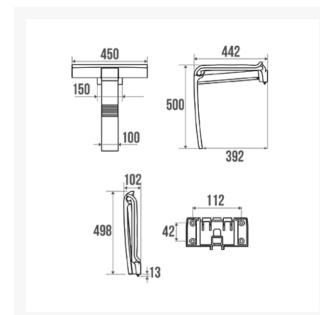

Independent 4 Life

Pellet ARSIS Fantasy Foldaway Shower Seat, White & Wood

£454.21 Inc. VAT

Product Code: 047725

Product Images

Description

Pellet arsis fantasy fold away shower seat, white epoxy coated aluminium with wooden effect finish. Constructed from polymer and aluminium is perfectly suitable for the hotel industry. Locking position, anti-theft lock and ergonomic shaped seat. Design is coordinated with arsis fantasy shower bars, a unique and innovative product that can be unclipped to enable the mounting of the arsis shower shelf. Ideal concept to transform a shower providing accessibility and safety.

Can be folded away and stored against the wall when not in use.

This pellet arsis fantasy shower seat has a maximum load capacity of 150kg, unplug from its wall bracket for easy cleaning.

Key benefits:

- Ergonomic large size seat
- can be unclipped from wall bracket for cleaning
- Perfectly suitable for use in hotel industry
- Anti-theft lock
- Folds compactly against the wall when not in use

Technical details:

- Maximum load capacity (kg / Stone): 150
- Colour: White / Wood
- Finish: Epoxy-coated
- Projection when folded (mm): 102
- Projection of seat from wall (unfolded) (mm): 442
- Width of seat (mm): 450
- Height of seat (mm): 500
- Diameter (mm): 25
- Concealed fixings
- Materials: Polymer and aluminium, leg in white cast aluminium with wooden effect finish, white epoxy coated aluminium structure and seat of white polymer