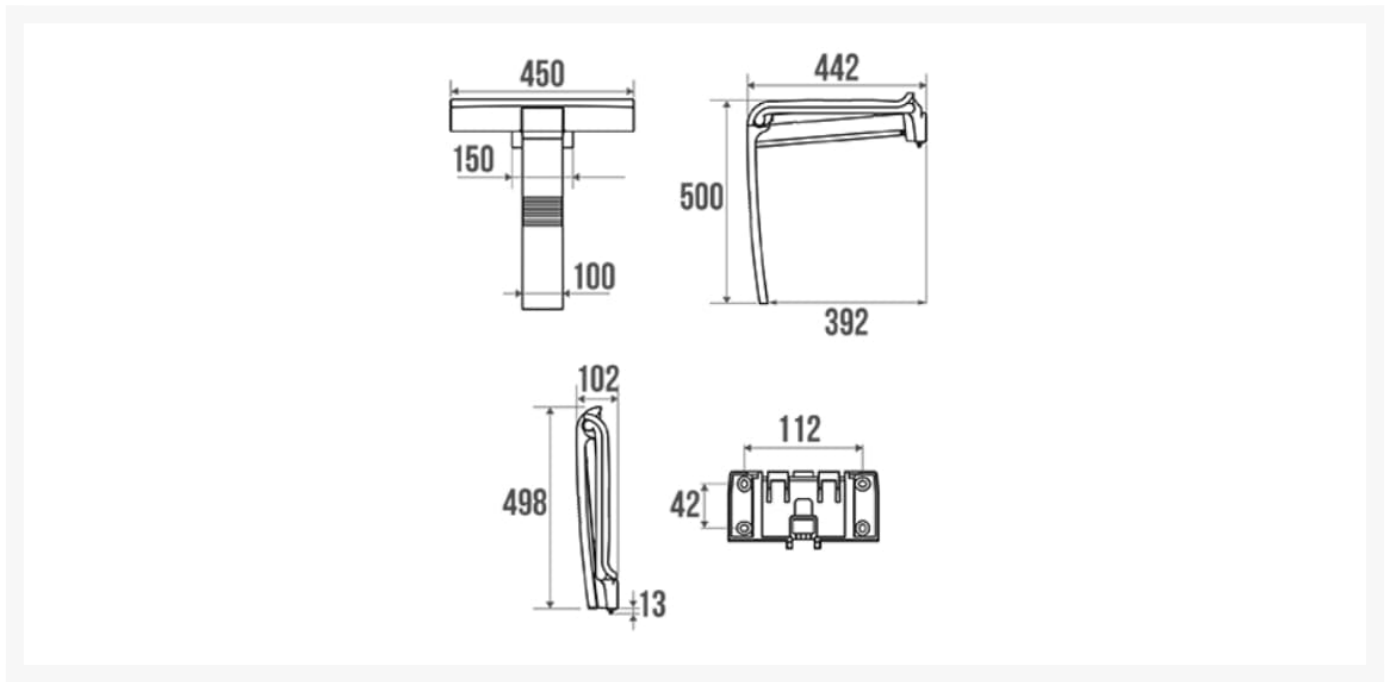

Independent 4 Life

Pellet ARSIS Foldaway Shower Seat, Anthracite Grey & Matt Grey

£336.58 Inc. VAT

Product Code: 047734

Product Images

Description

Pellet arsis fold away shower seat, anthracite grey seat and grey cast leg with epoxy coated structure. Constructed from polymer and aluminium is perfectly suitable for the hospitality industry. Locking position, tamper-proof lock and ergonomic shaped seat. Design is coordinated with arsis shower bars, a unique and innovative product that can be unclipped to enable the mounting of the arsis shower shelf. Ideal concept to transform a shower providing accessibility and safety.

Can be folded away and stored against the wall when not in use.

This pellet arsis shower seat has a maximum load capacity of 150kg, unclipped from its wall bracket for easy cleaning.

Key benefits:

- Ergonomic large size seat
- can be unclipped from wall bracket for cleaning
- Perfectly suitable for use in hospitality industry
- Locking position, tamper-proof lock
- Folds compactly against the wall when not in use
- Design coordinated with arsis shower bars

Technical details:

- Maximum load capacity (kg / Stone): 150
- Colour: Anthracite grey / Matt grey
- Finish: Epoxy-coated
- Projection when folded (mm): 102
- Projection of seat from wall (unfolded) (mm): 442
- Width of seat (mm): 450
- Height of seat (mm): 500
- Diameter (mm): 25