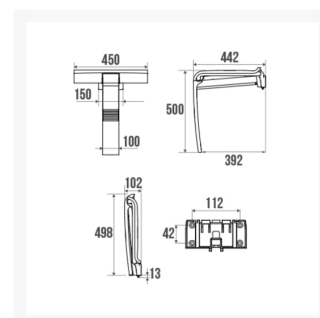

Independent 4 Life

Pellet ARSIS Foldaway Shower Seat, Anthracite Grey

£365.38 Inc. VAT

Product Code: 047729

Product Images

Description

Pellet arsis fold away shower seat, Anthracite grey with epoxy coated finish. Constructed from polymer and aluminium is perfectly suitable for the hospitality industry. Locking position, tamper-proof lock and ergonomic shaped seat. Design is coordinated with arsis shower bars, a unique and innovative product that can be unclipped to enable the mounting of the arsis shower shelf. Ideal concept to transform a shower providing accessibility and safety.