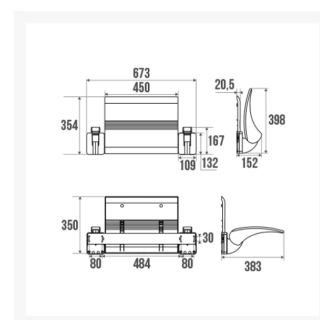

Independent 4 Life

Pellet Backrest - White + 2 Armrests - White & Grey

£422.04 Inc. VAT

Product Code: 047721

Product Images

Description

Pellet Backrest and armrests. White backrest with grey and white arms. Comprises a wall rail of 600mm and plate adaptors for the armrests. Removeable. The armrests and backrest are made from polymer. Keeps the users back away from cold tiles and offers stability and comfort while seated.

Key benefits:

- Removable system
- Keeps back away from cold tiles

Technical details:

- Colour: White / Grey
- Armrests folded (mm): 152
- Armrests unfolded (mm): 383
- Width of backrest (mm): 450
- Height of backrest (mm): 354
- Width including backrest and armrests (mm): 673
- Materials: Polymer