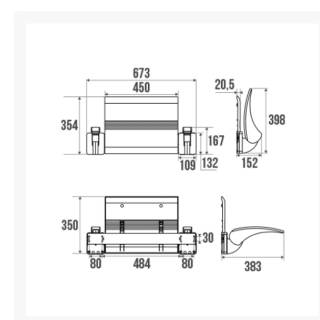

Independent 4 Life

Pellet Backrest + 2 Armrests - White

£422.04 Inc. VAT

Product Code: 047720

Product Images

Description

Pellet Backrest and armrests. White. Comprises a wall rail of 600mm and plate adaptors for the armrests. Removeable system. The armrests and backrest are made from polymer. Keeps the users back away from cold tiles and offers stability and comfort while seated.

Key benefits:

- Removable system
- Keeps back away from cold tiles

Technical details:

- Colour: White
- Armrests folded (mm): 152
- Armrests unfolded (mm): 383
- Width of backrest (mm): 450
- Height of backrest (mm): 354
- Width including backrest and armrests (mm): 673
- Materials: Polymer