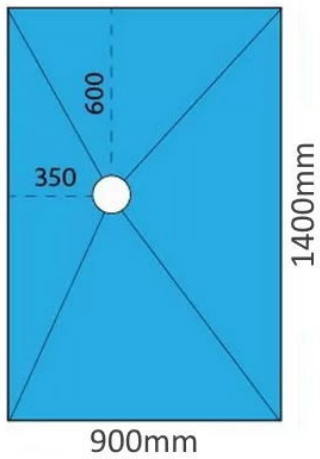

1135 x 770 x 22mm

MT941

1200 x 800 x 22mm

MT929

1200 x 900 x 22mm

MT936

1200 x 1200 x 22mm

MT932

1300 x 800 x 22mm

MT935

1400 x 900 x 22mm

Product Options

Floor Former Size (mm)	Price Inc. VAT
900x900	£319.75
1000x1000	£319.75
1135x770	£319.75
1200x800	£319.75
1200x900	£319.75
1200x1200	£319.75
1300x800	£319.75
1400x900	£319.75
1450x1150	£357.19
1500x800	£319.75
1650x900	£451.32
1800x800	£471.19

- Requires a 197 to 200mm overall dia. waste
- Choice of size

Installation:

- Totally flat underside and recessed screw holes allow for easy fixing
- Simple rotate to place the drain hole in the ideal position
- No release agent to inhibit bonding of adhesives, tanking or membranes