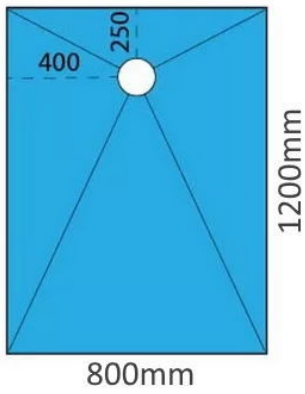

Independent 4 Life

Maxxus Wet Room Floor Former Only - Choice of Size

£319.75 Inc. VAT

Product Code: MT

Product Images

MT930

1000 x 1000 x 22mm

MT931

1135 x 770 x 22mm

MT941

1200 x 800 x 22mm

MT929

1200 x 900 x 22mm

MT936

1200 x 1200 x 22mm

MT932

1300 x 800 x 22mm

MT935

1400 x 900 x 22mm

Product Options

Floor Former Size (mm)	Price Inc. VAT
900x900	£319.75
1000x1000	£319.75
1135x770	£319.75
1200x800	£319.75
1200x900	£319.75
1200x1200	£319.75
1300x800	£319.75
1400x900	£319.75
1450x1150	£357.19
1500x800	£319.75
1650x900	£451.32
1800x800	£471.19

- Requires a 197 to 200mm overall dia. waste
- Choice of size

Installation:

- Totally flat underside and recessed screw holes allow for easy fixing
- Simple rotate to place the drain hole in the ideal position
- No release agent to inhibit bonding of adhesives, tanking or membranes