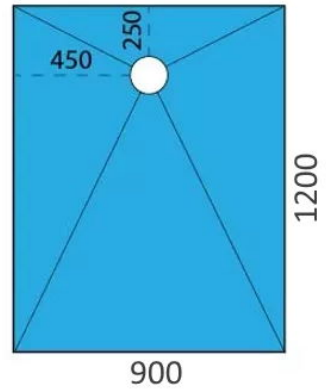

1135 x 770 x 22mm

MT941

1200 x 800 x 22mm

MT929

1200 x 900 x 22mm

MT936

1200 x 1200 x 22mm

MT932

1300 x 800 x 22mm

MT935

1400 x 900 x 22mm

Product Options

Floor Former Size (mm)	Price Inc. VAT
900x900	£319.75
1000x1000	£319.75
1135x770	£319.75
1200x800	£319.75
1200x900	£319.75
1200x1200	£319.75
1300x800	£319.75
1400x900	£319.75
1450x1150	£357.19
1500x800	£319.75
1650x900	£451.32
1800x800	£471.19