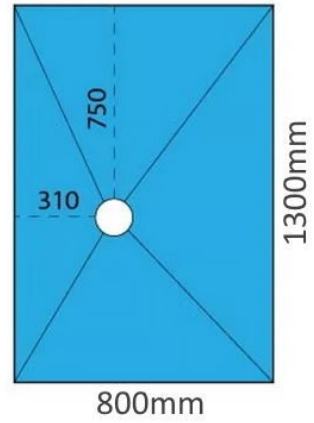

1135 x 770 x 22mm

MT941

1200 x 800 x 22mm

MT929

1200 x 900 x 22mm

MT936

1200 x 1200 x 22mm

MT932

1300 x 800 x 22mm

MT935

1400 x 900 x 22mm

Product Options

Floor Former Size (mm)	Price Inc. VAT
900x900	£319.75
1000x1000	£319.75
1135x770	£319.75
1200x800	£319.75
1200x900	£319.75
1200x1200	£319.75
1300x800	£319.75
1400x900	£319.75
1450x1150	£357.19
1500x800	£319.75
1650x900	£451.32
1800x800	£471.19

- Requires a 197 to 200mm overall dia. waste
- Choice of size

Installation:

- Totally flat underside and recessed screw holes allow for easy fixing
- Simple rotate to place the drain hole in the ideal position
- No release agent to inhibit bonding of adhesives, tanking or membranes