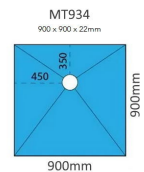

Product Images