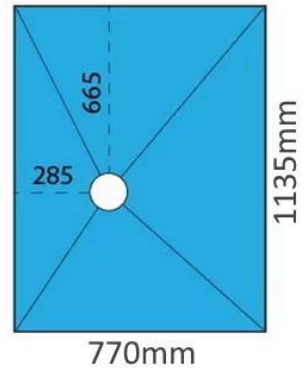

Independent 4 Life

Maxxus Wet Room Floor Former Only - Choice of Size

£319.75 Inc. VAT

Product Code: MT

Product Images

MT930

1000 x 1000 x 22mm

MT931

1135 x 770 x 22mm

MT941

1200 x 800 x 22mm

MT929

1200 x 900 x 22mm

MT936

1200 x 1200 x 22mm

MT932

1300 x 800 x 22mm

MT935

1400 x 900 x 22mm

Product Options

Floor Former Size (mm)	Price Inc. VAT
900x900	£319.75
1000x1000	£319.75
1135x770	£319.75
1200x800	£319.75
1200x900	£319.75
1200x1200	£319.75
1300x800	£319.75
1400x900	£319.75
1450x1150	£357.19
1500x800	£319.75
1650x900	£451.32
1800x800	£471.19

- Requires a 197 to 200mm overall dia. waste
- Choice of size

Installation:

- Totally flat underside and recessed screw holes allow for easy fixing
- Simple rotate to place the drain hole in the ideal position
- No release agent to inhibit bonding of adhesives, tanking or membranes