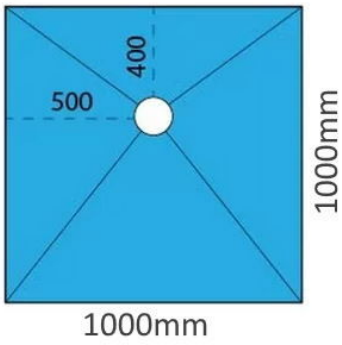

MT930

1000 x 1000 x 22mm