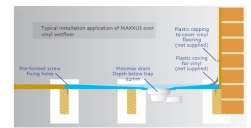

Product Images