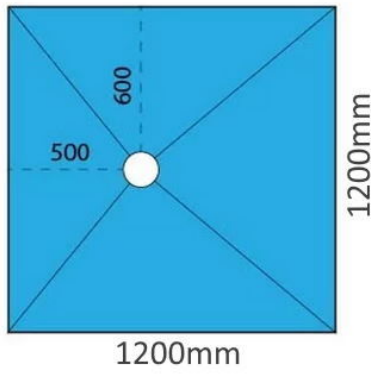

1135 x 770 x 22mm

MT941

1200 x 800 x 22mm

MT929

1200 x 900 x 22mm

MT936

1200 x 1200 x 22mm

MT932

1300 x 800 x 22mm

MT935

1400 x 900 x 22mm

Product Options

Floor Former Size (mm)	Price Inc. VAT
900x900	£319.75
1000x1000	£319.75
1135x770	£319.75
1200x800	£319.75
1200x900	£319.75
1200x1200	£319.75
1300x800	£319.75
1400x900	£319.75
1450x1150	£357.19
1500x800	£319.75
1650x900	£451.32
1800x800	£471.19

- Requires a 197 to 200mm overall dia. waste
- Choice of size

Installation:

- Totally flat underside and recessed screw holes allow for easy fixing
- Simple rotate to place the drain hole in the ideal position
- No release agent to inhibit bonding of adhesives, tanking or membranes