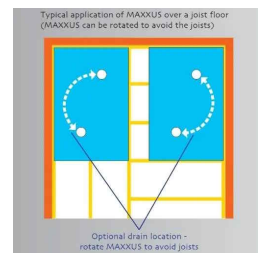

Product Images