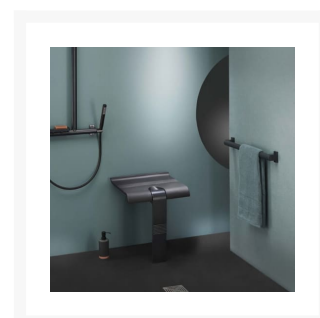

Independent 4 Life

Pellet ARSIS Full Black Removable Shower Seat, Matte Black

£476.26 Inc. VAT

Product Code: 047750

Product Images

Description

Pellet arsis fold away shower seat, Matte black with epoxy coating. Constructed from polymer and aluminium, the seat adds safety if installed correctly.

Can be folded away and stored against the wall when not in use.

This pellet arsis shower seat has a maximum load capacity of 150kg, shower seat is removable.

Technical details:

- Maximum load capacity (kg / Stone): 150
- Colour: Matte black
- Finish: Epoxy-coated
- Projection when folded (mm): 102
- Projection of seat from wall (unfolded) (mm): 442
- Width of seat (mm): 450
- Height of seat (mm): 500
- Diameter (mm): 25
- Concealed fixings
- Materials: Polymer and aluminium