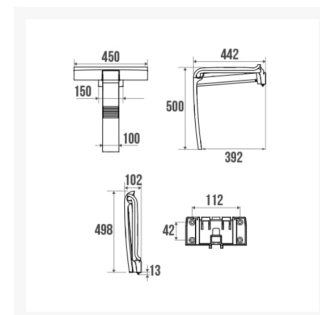

Independent 4 Life

Pellet ARSIS Full Black Removable Shower Seat, Matte Black

£476.26 Inc. VAT

Product Code: 047750

Product Images

Description

Pellet arsis fold away shower seat, Matte black with epoxy coating. Constructed from polymer and aluminium, the seat adds safety if installed correctly.

Can be folded away and stored against the wall when not in use.

This pellet arsis shower seat has a maximum load capacity of 150kg, shower seat is removable.

Technical details:

- Maximum load capacity (kg / Stone): 150
- Colour: Matte black
- Finish: Epoxy-coated
- Projection when folded (mm): 102
- Projection of seat from wall (unfolded) (mm): 442
- Width of seat (mm): 450
- Height of seat (mm): 500
- Diameter (mm): 25
- Concealed fixings
- Materials: Polymer and aluminium

Additional Information

Manufacturer	PELLET
Operation	Manual Folding
Configuration	Seat Only
Seat Width (mm)	400 - 499
Height Adjustment (mm)	0 (Fixed)
Folding Seat	Yes
Padded	No