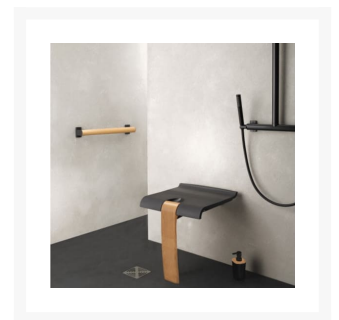

Independent 4 Life

£214.73 Inc. VAT

Pellet ARSIS Fantasy Straight Grab Bar 400mm, Wood & Anthracite Aluminium Cover Plates

Product Code: 049448

Product Images

Description

This Pellet arsis 400mm grab rail, wood and anthracite grey with epoxy coated finish. Constructed from

www.independent4life.co.uk | info@independent4life.co.uk | Tel: 0800 500 3001 | VAT No: 942447711

EORI GB942447711000

aluminium, elliptic tube for improved grip.

Key benefits:

- Suitable for use in the hotel industry
- Improved grip from elliptic tube
- Designed in coordinated with arsis fantasy shower seat

Technical details:

- Recommended installation height 80cm from the ground
- Colour: Wood / Anthracite grey
- Finish: Epoxy-coated
- Overall length including cover plates (mm): 437
- Centre to centre length (mm): 400
- Rail diameter (mm): 38x25
- Overall projection from the wall (mm): 67.5
- Concealed cover plate diameter (mm): 70
- Safe load of 150kg
- Material: Aluminium, synthetic resin cover plates

Additional Information

Manufacturer	PELLET
Length (mm)	400
Colour	Anthracite Grey / Wood
Type	Straight Grab Rail
Material	Aluminium
Mounting	Wall
Fixings	Concealed
Adjustable	Fixed Height (No Adjustment)