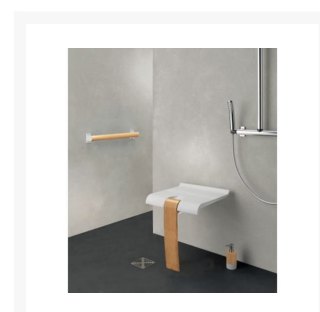

## Description

This Pellet Arsis 400mm grab rail, White epoxy coated aluminium with wooden effect finish. Constructed from aluminium, elliptic tube for improved grip.

- Suitable for use in the hotel industry
- Improved grip from elliptic tube
- Designed in coordinated with arsis fantasy shower seat

**Technical details:**

- Colour: Wood / White
- Finish: Epoxy-coated
- Overall length including cover plates (mm): 437
- Centre to centre length (mm): 400
- Rail diameter (mm): 38x25
- Overall projection from the wall (mm): 67.5
- Concealed cover plate diameter (mm): 70
- Safe load of 150kg