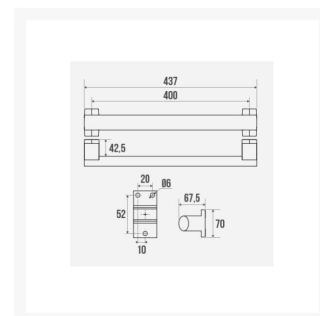

Independent 4 Life

Pellet ARSIS Fantasy Straight Grab Bar 400mm, Wood & White Aluminium Cover Plates

£214.73 Inc. VAT

Product Code: 049445

Product Images

Description

This Pellet Arsis 400mm grab rail, White epoxy coated aluminium with wooden effect finish. Constructed from aluminium, elliptic tube for improved grip.

Key benefits:

www.independent4life.co.uk | info@independent4life.co.uk | Tel: 0800 500 3001 | VAT No: 942447711

EORI GB942447711000