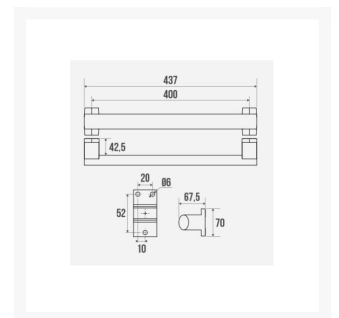

Independent 4 Life

Pellet ARSIS Straight Grab Bar 400mm, Anthracite Grey Epoxy-Coated Aluminium

£99.17 Inc. VAT

Product Code: 049741

Product Images

Description

This Pellet arsis 400mm grab rail, anthracite grey epoxy coated aluminium. Constructed from aluminium, elliptic tube for improved grip.

Technical details:

- Recommended installation height 80cm from the ground
- Colour: Anthracite grey
- Finish: Epoxy-coated
- Overall length including cover plates (mm): 437
- Centre to centre length (mm): 400
- Rail diameter (mm): 38x25
- Overall projection from the wall (mm): 67.5
- Concealed cover plate diameter (mm): 70
- Safe load of 150kg
- Material: Aluminium, synthetic resin cover plates

Additional Information

Manufacturer	PELLET
Length (mm)	400
Colour	Anthracite Grey
Type	Straight Grab Rail
Material	Aluminium
Mounting	Wall
Fixings	Concealed
Adjustable	Fixed Height (No Adjustment)