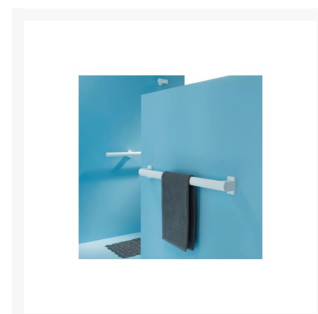

Independent 4 Life

Pellet ARSIS Straight Grab Bar, 400mm, White Epoxy-Coated Aluminium

£99.17 Inc. VAT

Product Code: 049840

Product Images

Description

This Pellet Arsis 400mm grab rail, white. Constructed from aluminium and white epoxy coated elliptic tube for improved grip, white resin cover plates.

Key benefits:

- Suitable for use in the hospitality industry

- Improved grip from elliptic tube
- Designed in coordinated with arsis comfort items

Technical details:

- Overall length including cover plates (mm): 437
- Centre to centre length (mm): 400
- Rail diameter (mm): 38x25
- Overall projection from the wall (mm): 67.5
- Concealed cover plate diameter (mm): 70
- Safe load of 150kg

Additional Information

Manufacturer	PELLET
Length (mm)	400
Colour	White
Type	Straight Grab Rail
Material	Aluminium
Mounting	Wall
Fixings	Concealed
Adjustable	Fixed Height (No Adjustment)