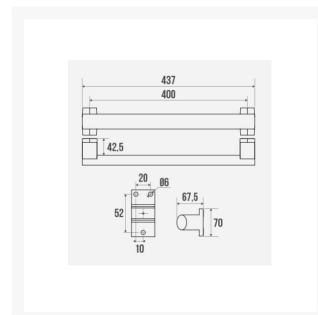

Independent 4 Life

Pellet ARSIS Straight Grab Bar, 400mm, White Epoxy-Coated Aluminium

£99.17 Inc. VAT

Product Code: 049840

Product Images

Description

This Pellet Arsis 400mm grab rail, white. Constructed from aluminium and white epoxy coated elliptic tube for improved grip, white resin cover plates.

Key benefits:

- Suitable for use in the hospitality industry

- Improved grip from elliptic tube
- Designed in coordinated with arsis comfort items

Technical details:

- Overall length including cover plates (mm): 437
- Centre to centre length (mm): 400
- Rail diameter (mm): 38x25
- Overall projection from the wall (mm): 67.5
- Concealed cover plate diameter (mm): 70
- Safe load of 150kg

Additional Information

Manufacturer	PELLET
Length (mm)	400
Colour	White
Type	Straight Grab Rail
Material	Aluminium
Mounting	Wall
Fixings	Concealed
Adjustable	Fixed Height (No Adjustment)