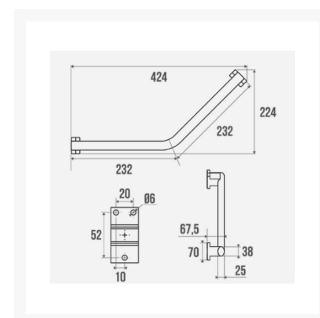

Independent 4 Life

Pellet ARSIS 135° Angled Grab Bar, 200x200mm, Anthracite Grey Epoxy Aluminium

£117.22 Inc. VAT

Product Code: 049732

Product Images

Description

Pellet arsis 135 degree angled grab bar. 200x200mm, Possible to fit it to the right or to the left. Made from anthracite grey epoxy coated aluminium with an elliptic tube to improve the grip, the design is elegant and coordinated with all arsis comfort items.

Key benefits:

- Elegant design
- Suitable for use in the hospitality industry
- Improved grip from elliptic tube
- Designed in coordinated with arsis comfort items

Technical details:

- Can be fit to the left or right
- Colour: Anthracite grey
- Finish: Epoxy-coated
- Recommended installation height 80cm from the ground
- Rail Length (mm): 200x200
- Rail diameter (mm): 38x25
- Safe load of 150kg
- Material: Aluminium

Additional Information

Manufacturer	PELLET
Length (mm)	200x200
Colour	Anthracite Grey
Type	135° Angled Grab Rail
Material	Aluminium
Mounting	Wall
Fixings	Concealed
Adjustable	Fixed Height (No Adjustment)