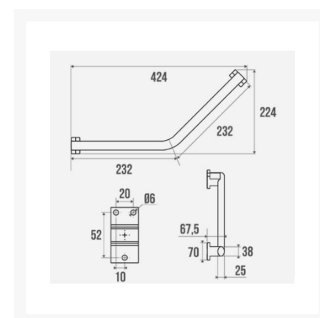

Independent 4 Life

Pellet ARSIS 135° Angled Grab Bar, 200x200mm, White Epoxy-Coated Aluminium

£117.22 Inc. VAT

Product Code: 049832

Product Images

Description

Pellet arsis 135 degree angled grab bar. 200x200mm, Possible to fit it to the right or to the left. Made from white epoxy coated aluminium with an elliptic tube to improve the grip, the design is elegant and coordinated with all arsis comfort items.

Key benefits:

- Elegant design
- Suitable for use in the hospitality industry
- Improved grip from elliptic tube
- Designed in coordinated with arsis comfort items

Technical details:

- Can be fit to the left or right
- Recommended installation height 80cm from the ground
- Colour: Anthracite grey
- Finish: Epoxy-coated
- Rail Length (mm): 200x200
- Rail diameter (mm): 38x25
- Safe load of 150kg
- Material: Aluminium

Additional Information

Manufacturer	PELLET
Length (mm)	200x200
Colour	White
Type	135° Angled Grab Rail
Material	Aluminium
Mounting	Wall
Fixings	Concealed
Adjustable	Fixed Height (No Adjustment)