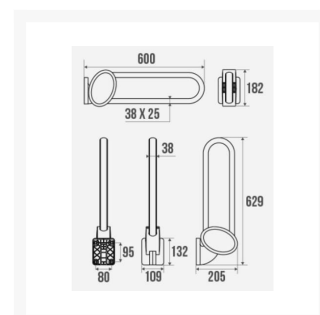

Independent 4 Life

Pellet ARSIS Hinged Bar, 600mm, White Epoxy-Coated Aluminium, Tube 38x25mm

£370.73 Inc. VAT

Product Code: 048660

Product Images

Description

Pellet arsis is a 600mm long fold up support arm, anthracite grey epoxy coated aluminium. Made from aluminium, elliptical tube provides the user with an improved grip, perfectly suitable for the hospitality industry with a soft close system.