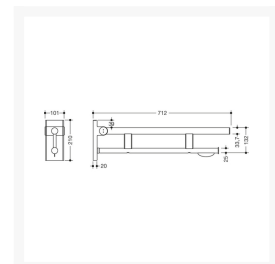

Product Images