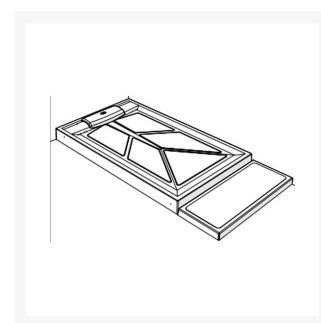

Independent 4 Life

AKW 45mm Step for Standalone and Sulby

£112.96 Inc. VAT

Product Code: 25007

Product Images

Description

The AKW 45mm high step is designed to suit the AKW Sulby shower trays. Able to be removed when not in use, due to its design. Ideal for multi-user households.

Compatible with the 110mm high Sulby shower trays or for standalone.

Key benefits:

- For 110mm high Sulby shower trays
- Allows easy access for users

- Made from glass reinforced plastic (GRP)

Compatible shower trays:

- AKW 110mm high Sulby

Technical details:

- Width (mm):700
- Actual height (mm): 45
- Depth of ramp (mm): 300

Warranty:

- Lifetime manufacturer warranty

Additional Information

Manufacturer	AKW / Contour
Height (mm)	45
Width (mm)	700
Depth (mm)	300
Material	GRP