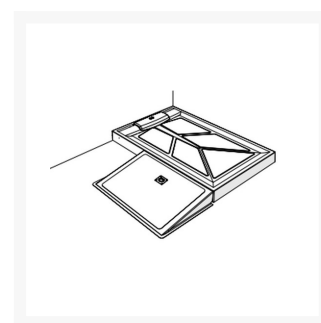

Independent 4 Life

AKW 180 Straight Ramp x 85mm

£130.34 Inc. VAT

Product Code: 25009

Product Images

Description

The AKW straight ramp is designed to suit the AKW 90mm high Sulby shower trays. Able to be removed when not in use, due to its design. Ideal for multi-user households.

Provides access for wheelchair users.

Key benefits:

- For 90mm high Sulby shower trays
- Allows easy access for all users

- Made from glass reinforced plastic (GRP)
Can be removed when not in use

Compatible shower trays:

- AKW 90mm high Sulby

Technical details:

- Width (mm):770
- Actual height (mm): 85
- Depth of ramp (mm): 480

Warranty:

- Lifetime manufacturer warranty

Additional Information

Manufacturer	AKW / Contour
Height (mm)	90
Width (mm)	770
Depth (mm)	480
Material	GRP