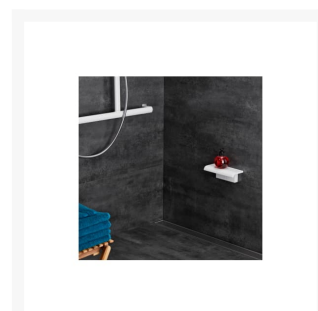

# Pellet ARSIS Shower Shelf, White

£47.57 Inc. VAT

Product Code: 047735

## Description

Pellet arsis shower shelf, white. Made from polymer. Clip on model allows the arsis shower seat to be fitted instead. Ideal to take care of legs or feet in the shower with no risk of slipping. Multifunctional allowing the holding of hygiene products. Suitable for use in the hospitality industry.

### Key benefits:

- Clip-on model allows the arsis shower seat to be fitted instead
- Multifunctional allowing the product to hold hygiene products

- Ideal to take care of feet or legs in the shower with no risk of slipping
- Design coordinated with the arsis shower bars
- Suitable for use in the hospitality industry

**Technical details:**

- Standard height (mm): 500
- Colour: White
- Height (mm): 78
- Projection from wall (mm): 97
- Width (mm): 230
- Material: Polymer
- Concealed fixings

**Warranty:**

- 10 year manufacturer warranty