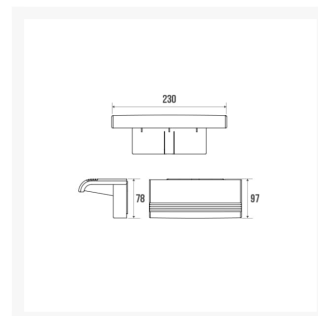

## Description

Pellet arsis shower shelf, white. Made from polymer. Clip on model allows the arsis shower seat to be fitted instead. Ideal to take care of legs or feet in the shower with no risk of slipping. Multifunctional allowing the holding of hygiene products. Suitable for use in the hospitality industry.

**Technical details:**

- Standard height (mm): 500
- Colour: White
- Height (mm): 78
- Projection from wall (mm): 97
- Width (mm): 230
- Material: Polymer
- Concealed fixings

**Warranty:**

- 10 year manufacturer warranty