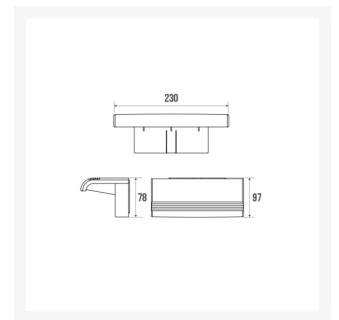

Independent 4 Life

Pellet ARSIS Shower Shelf, Anthracite Grey

£47.57 Inc. VAT

Product Code: 047739

Product Images

Description

Pellet arsis shower shelf, anthracite grey. Made from polymer. Clip on model allows the arsis shower seat to be fitted instead. Ideal to take care of legs or feet in the shower with no risk of slipping. Pellet arsis Shower Shelf, Anthracite grey. Suitable for use in the hospitality industry.

Key benefits:

- Clip-on model allows the arsis shower seat to be fitted instead
- Multifunctional allowing the product to hold hygiene products

- Ideal to take care of feet or legs in the shower with no risk of slipping
- Design coordinated with the arsis shower bars
- Suitable for use in the hospitality industry

Technical details:

- Standard height (mm): 500
- Colour: Anthracite grey
- Height (mm): 78
- Projection from wall (mm): 97
- Width (mm): 230
- Material: Polymer

Warranty:

- 10 year manufacturer warranty

Please note: