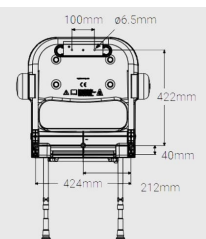

Product Images