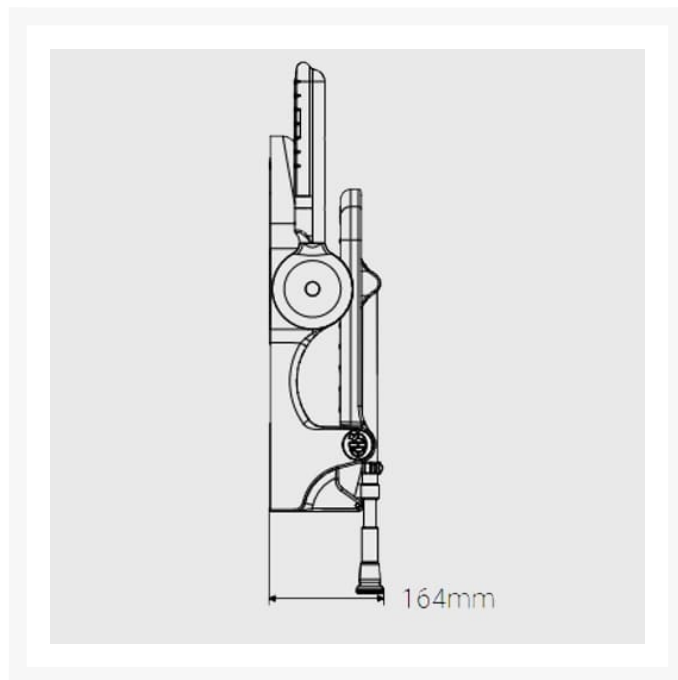

Description

AKW 2000 series folding shower seat with back and arms, the white moulded shower seat has an inset padded seat, backrest and arms. Mid grey padding provides comfort and durability from rust proof aluminium, The contrasting mid grey colour aids the visually impaired.

At the point of installation, seat height can be adjusted between 482mm – 607mm to maximise comfort by accommodating the clients' needs.

Can be folded away and stored against the wall when not in use.

This AKW shower seat has a maximum load capacity of 158kg / 25 Stone, wall mounted.

Key benefits:

- Comfortable in use
- High contrasting seat aids with visual impairments
- +/- 13mm fine adjustment to support leg, allowing for gradient in floor to optimise comfort on a level seating
- Folds compactly against the wall when not in use

Technical details:

- Maximum load capacity (kg / Stone): 158 / 25
- Armrest colour: Mid grey
- Seat colour: Mid grey
- Back colour: Mid grey
- Projection when folded (mm): 164
- Projection of seat from wall (unfolded) (mm): 489
- Width of seat (mm): 475
- Maximum height (mm): 607
- Minimum height (mm): 482
- Materials: Rust-proof Aluminium