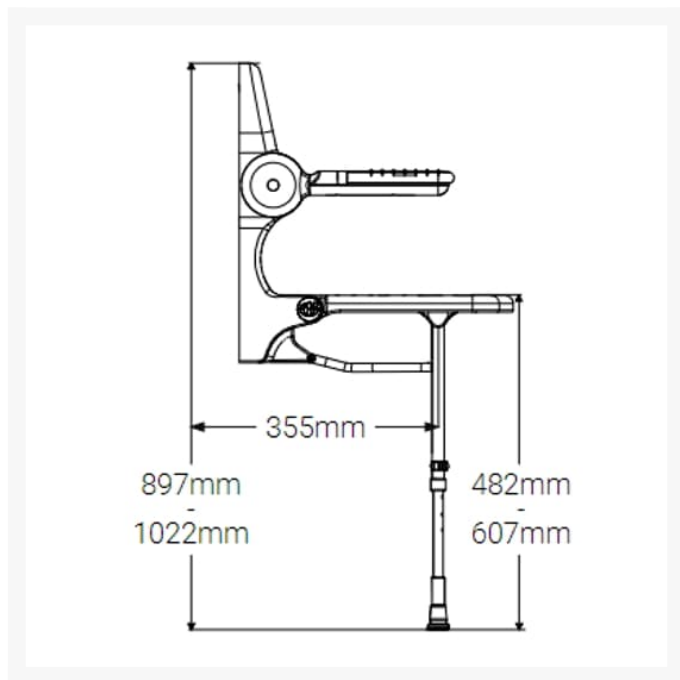

Description

AKW 2000 series folding shower seat with back and arms, the white moulded shower seat has an inset padded seat, backrest and arms. Mid grey padding provides comfort and durability from rust proof aluminium, The contrasting mid grey colour aids the visually impaired.

At the point of installation, seat height can be adjusted between 482mm – 607mm to maximise comfort by accommodating the clients' needs.

Can be folded away and stored against the wall when not in use.

This AKW shower seat has a maximum load capacity of 158kg / 25 Stone, wall mounted.

Key benefits:

- Comfortable in use
- High contrasting seat aids with visual impairments
- +/- 13mm fine adjustment to support leg, allowing for gradient in floor to optimise comfort on a level seating
- Folds compactly against the wall when not in use

Technical details:

- Maximum load capacity (kg / Stone): 158 / 25
- Armrest colour: Mid grey
- Seat colour: Mid grey
- Back colour: Mid grey
- Projection when folded (mm): 164
- Projection of seat from wall (unfolded) (mm): 489
- Width of seat (mm): 475
- Maximum height (mm): 607
- Minimum height (mm): 482
- Materials: Rust-proof Aluminium