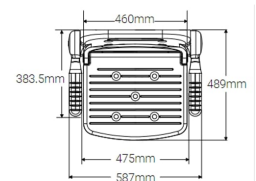

Product Images