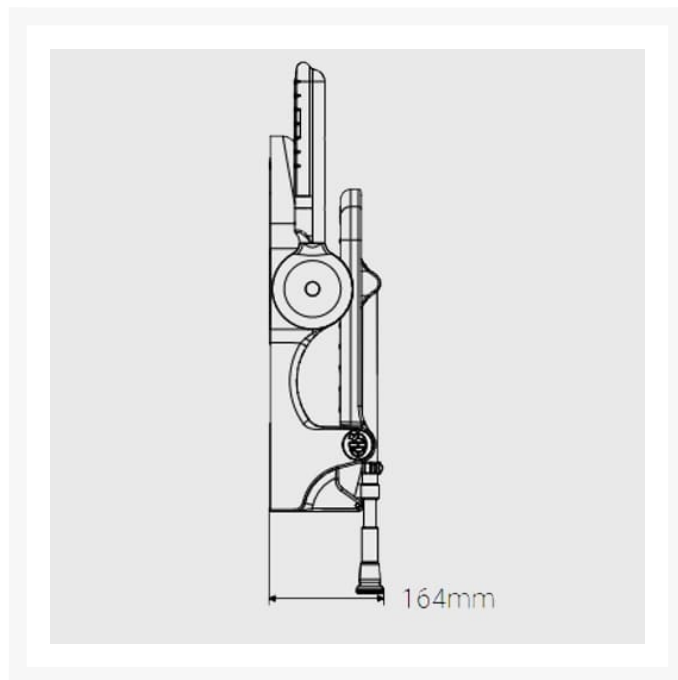

Independent 4 Life

AKW Shower Seat 2000 Series Standard Fold-up Padded Dark Blue

£182.83 Inc. VAT

Product Code: 02232P

Product Images

Description

AKW 2000 series folding shower seat with back and arms, the white moulded shower seat has an inset padded seat, backrest and arms. Dark blue padding provides comfort and durability from rust proof aluminium, The contrasting dark blue colour aids the visually impaired.

At the point of installation, seat height can be adjusted between 482mm – 607mm to maximise comfort by accommodating the clients' needs.

Can be folded away and stored against the wall when not in use.

This AKW shower seat has a maximum load capacity of 158kg / 25 Stone, wall mounted.

Key benefits:

- Comfortable in use
- High contrasting seat aids with visual impairments
- +/- 13mm fine adjustment to support leg, allowing for gradient in floor to optimise comfort on a level seating
- Folds compactly against the wall when not in use

Technical details:

- Maximum load capacity (kg / Stone): 158 / 25
- Armrest colour: Dark blue
- Seat colour: Dark blue
- Back colour: Dark blue
- Projection when folded (mm): 164
- Projection of seat from wall (unfolded) (mm): 489
- Width of seat (mm): 475
- Maximum height (mm): 607
- Minimum height (mm): 482
- Materials: Rust-proof Aluminium