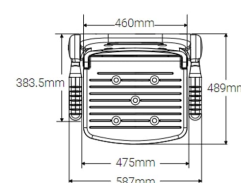

Product Images