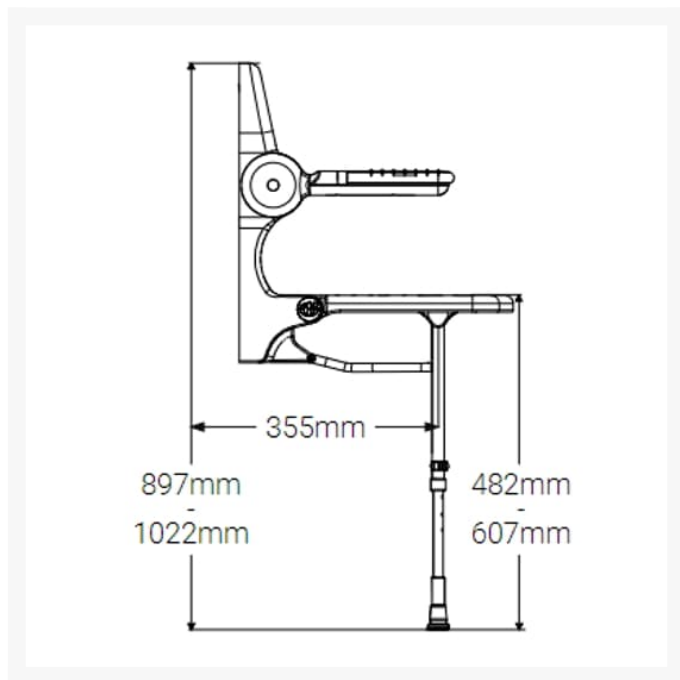

Description

AKW 2000 series folding shower seat with back and arms, the white moulded shower seat has an inset padded seat, backrest and arms. Dark blue padding provides comfort and durability from rust proof aluminium, The contrasting dark blue colour aids the visually impaired.

At the point of installation, seat height can be adjusted between 482mm – 607mm to maximise comfort by accommodating the clients' needs.

Can be folded away and stored against the wall when not in use.

This AKW shower seat has a maximum load capacity of 158kg / 25 Stone, wall mounted.

Key benefits:

- Comfortable in use
- High contrasting seat aids with visual impairments
- +/- 13mm fine adjustment to support leg, allowing for gradient in floor to optimise comfort on a level seating
- Folds compactly against the wall when not in use

Technical details:

- Maximum load capacity (kg / Stone): 158 / 25
- Armrest colour: Dark blue
- Seat colour: Dark blue
- Back colour: Dark blue
- Projection when folded (mm): 164
- Projection of seat from wall (unfolded) (mm): 489
- Width of seat (mm): 475
- Maximum height (mm): 607
- Minimum height (mm): 482
- Materials: Rust-proof Aluminium