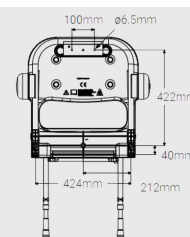

Product Images