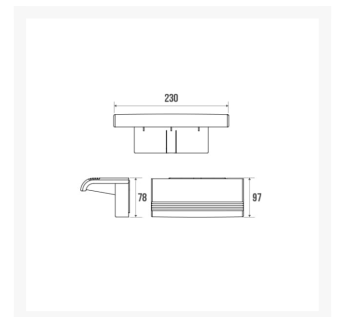

# Pellet ARSIS Clip-On Shower Shelf, Matt Black Polymer

£47.57 Inc. VAT

Product Code: 047733

## Description

Pellet arsis shower shelf, matte black. Made from polymer. Clip on model allows the arsis shower seat to be fitted instead. Ideal to take care of legs or feet in the shower with no risk of slipping. Multifunctional allowing the holding of hygiene products. Suitable for use in the hospitality industry.

**Technical details:**

- Standard height (mm): 500
- Colour: Matte black
- Height (mm): 78
- Projection from wall (mm): 97
- Width (mm): 230
- Material: Polymer
- Concealed fixings

**Warranty:**

- 10 year manufacturer warranty