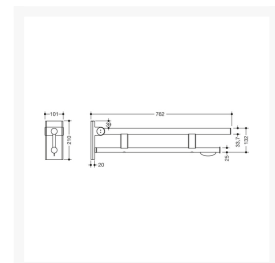

Product Images