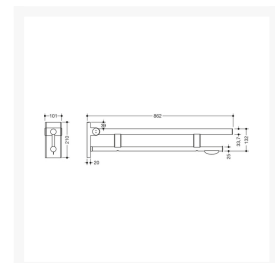

Product Images